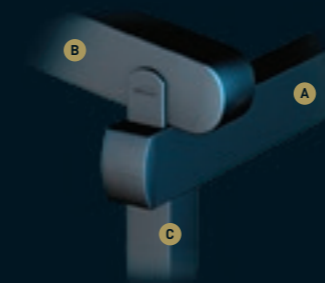

PROFILE SECTIONS

A Front Beam B Rail C Pillar