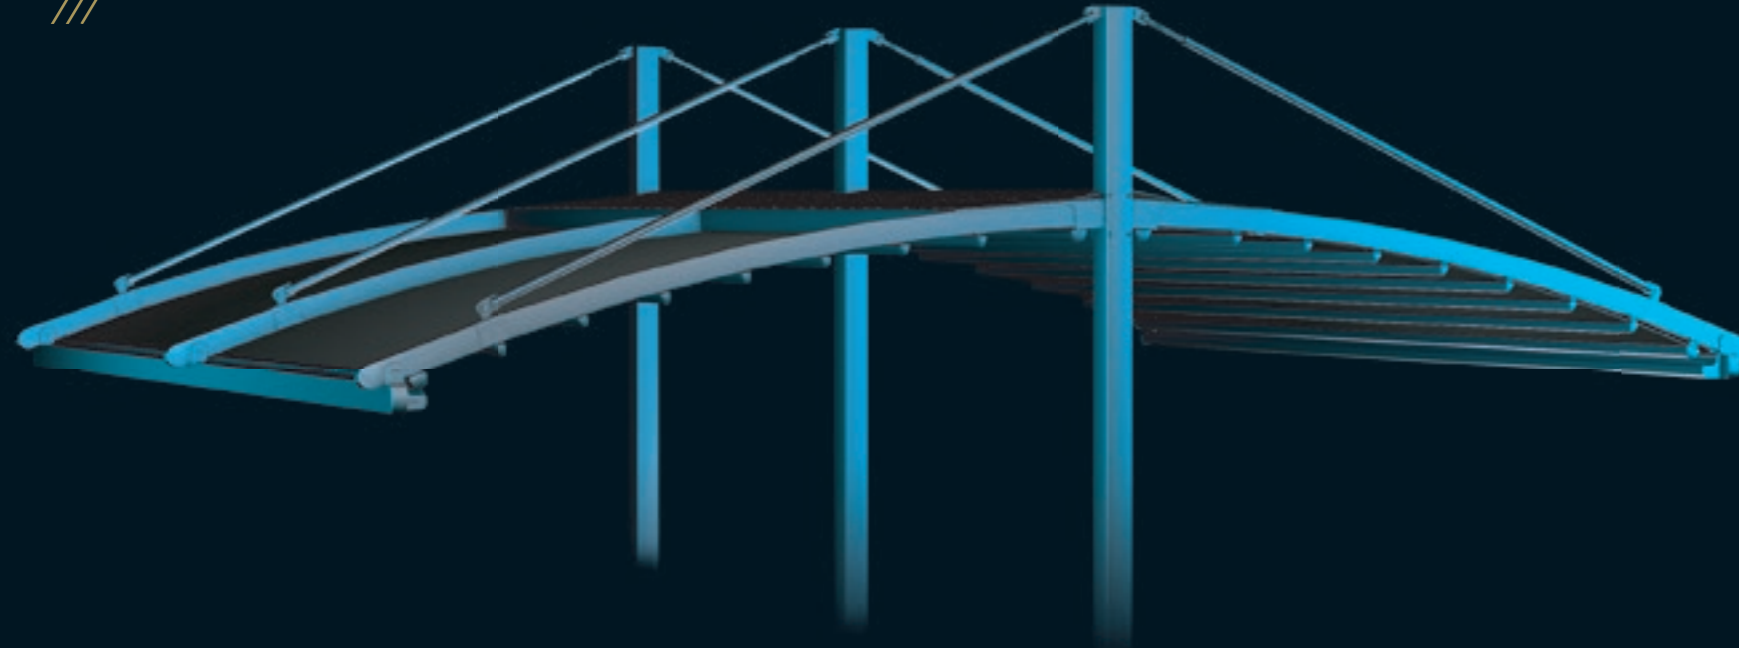

BRIDGE

COMPACT