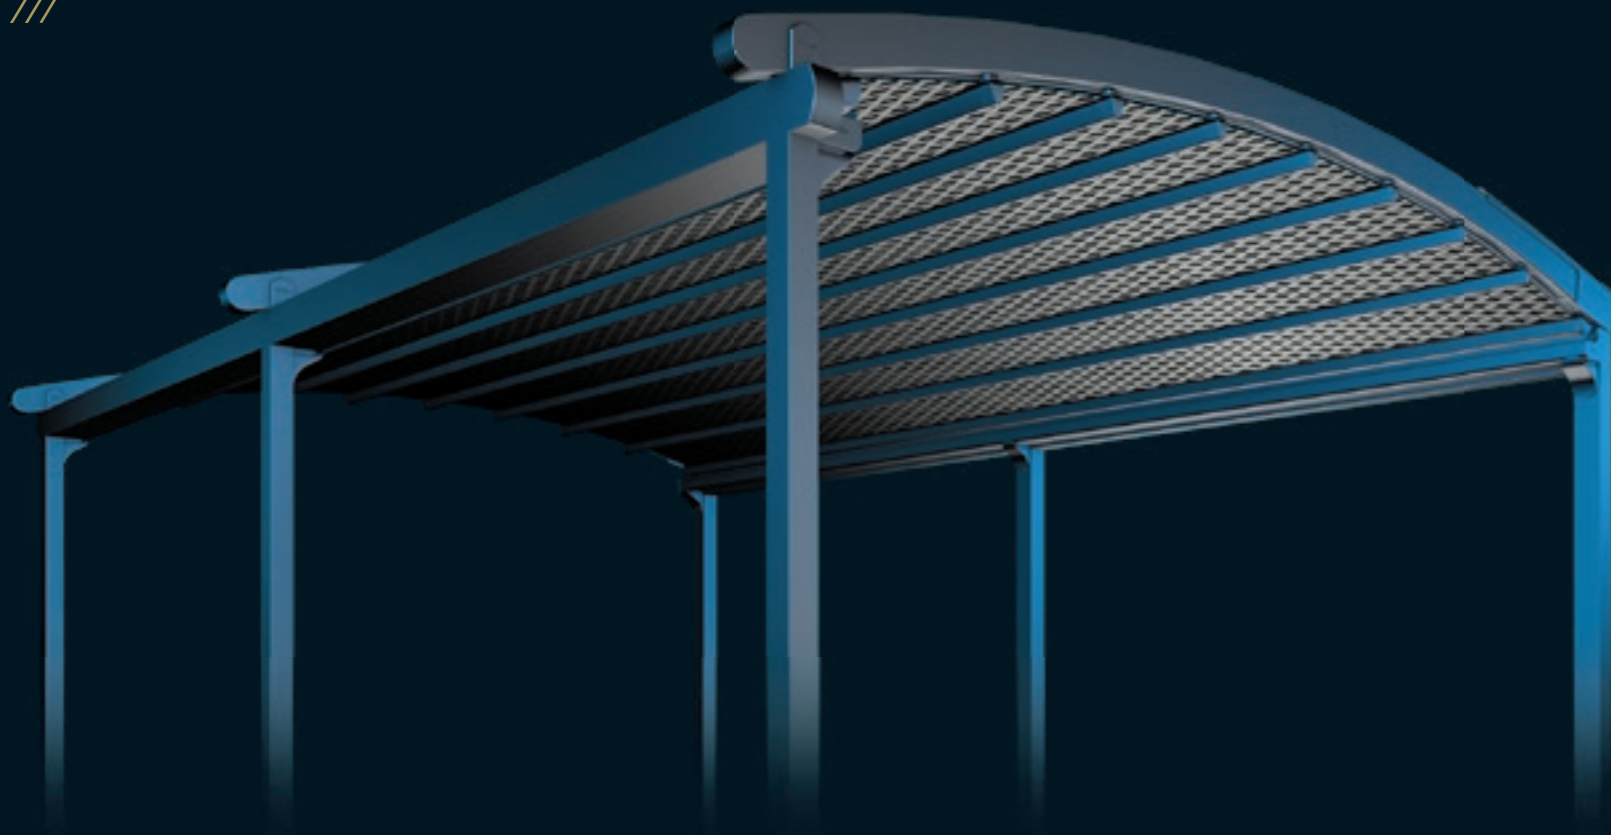

### MAXIMUM DIMENSIONS

Width	1300
Projection	600
Max Rail Centers	350

\* Max projection may change according to the width.

The intimate design of Crown Compact provides a welcoming area in which guests can retreat. The curvaceous architecture contributes to the cosiest of setting in all outdoor spaces. In this product the ceiling cover is retracting as one piece.