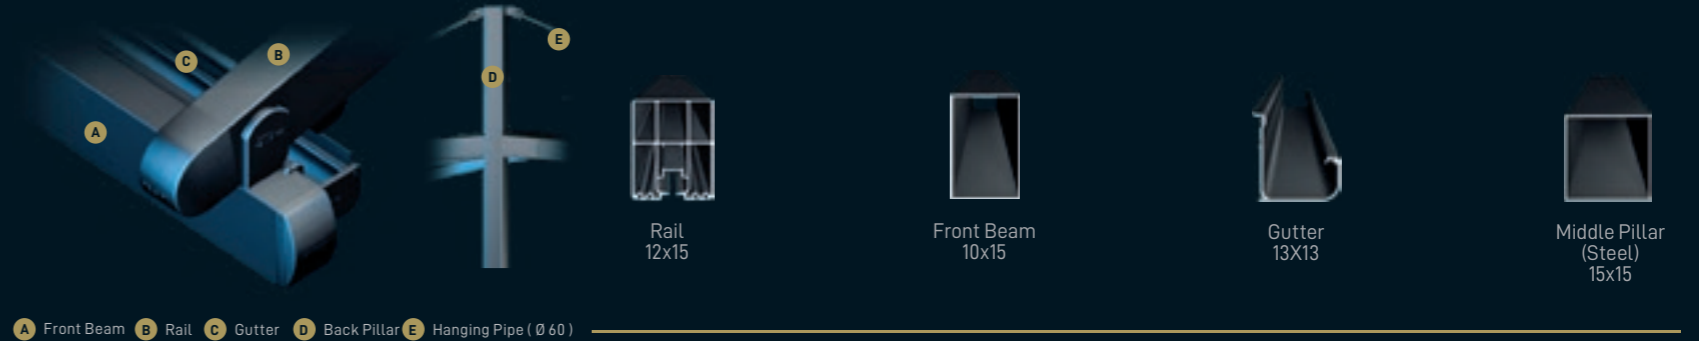

PROFILE SECTIONS