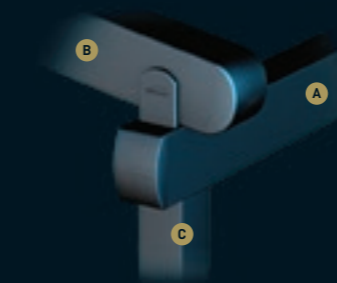

PROFILE SECTIONS

A Front Beam B Rail C Pillar