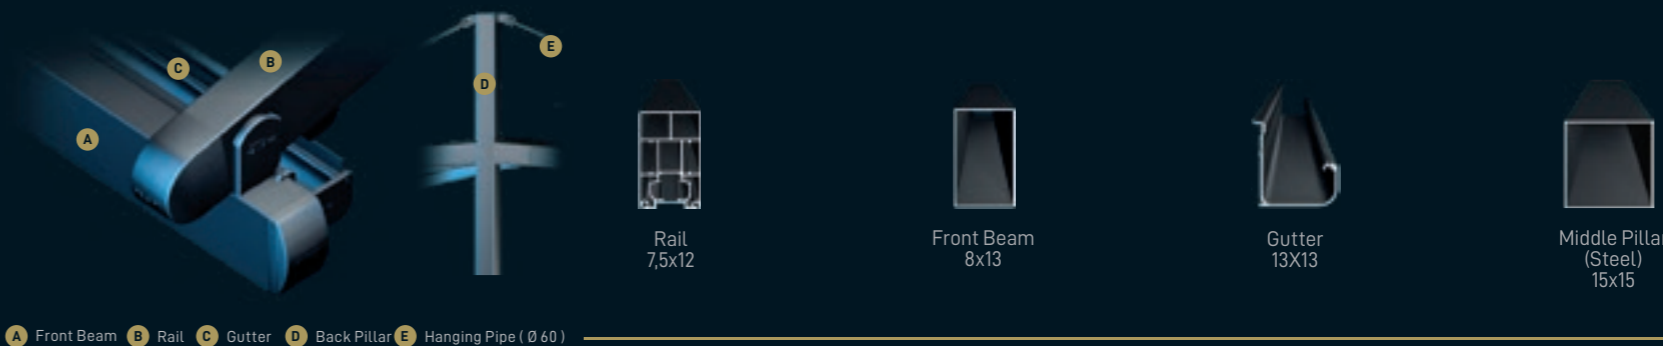

PROFILE SECTIONS