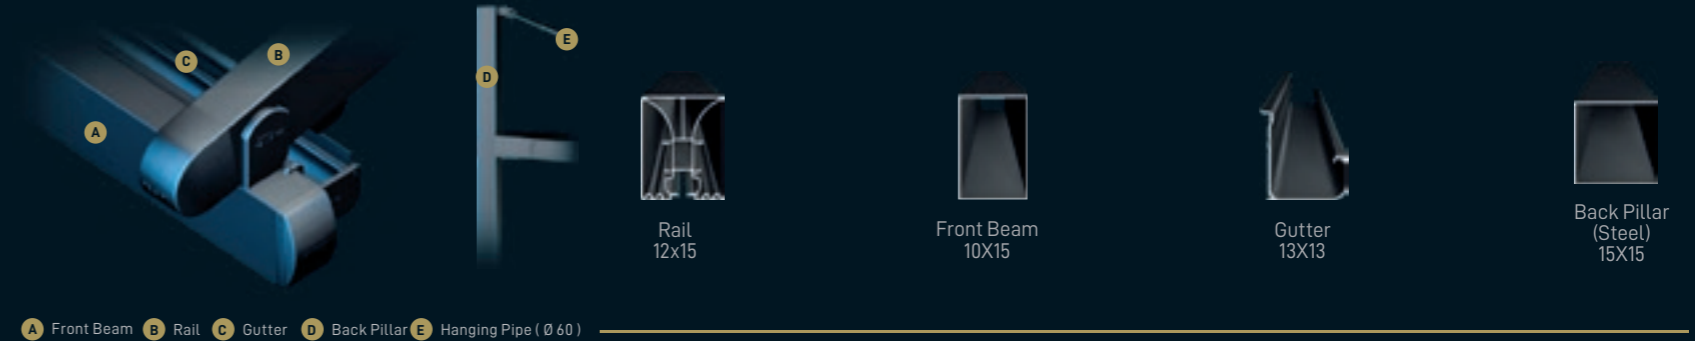

PROFILE SECTIONS