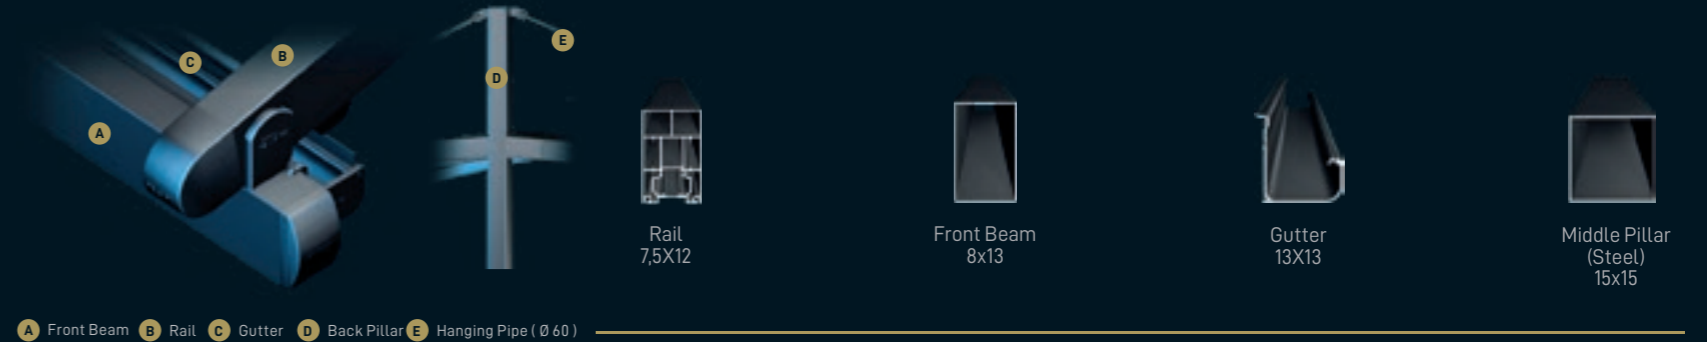

PROFILE SECTIONS