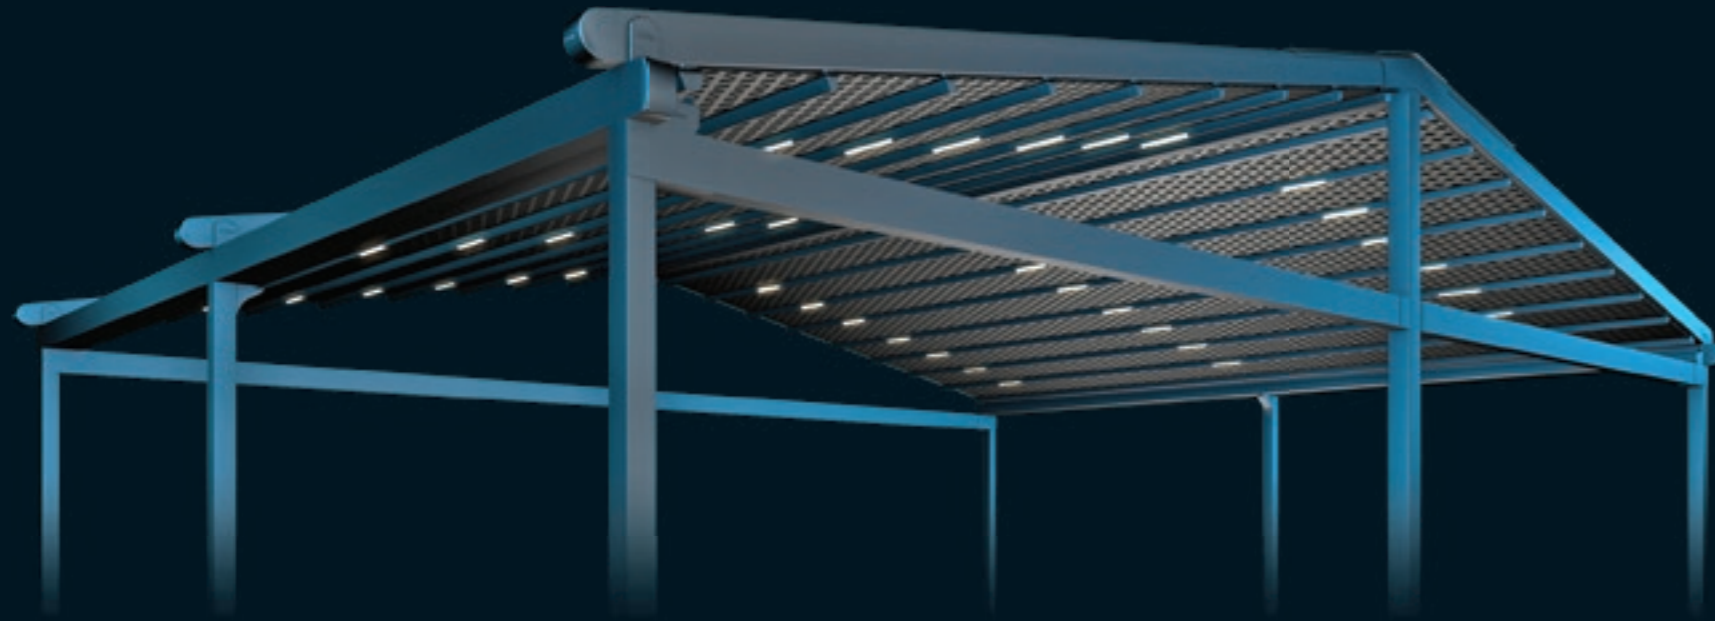

MAXIMUM DIMENSIONS

Width	1300
Projection	1200
Max Rail Centers	450

The streamline construction of Gala Compact is the ultimate party space! With its slender yet robust architecture you and your guests can literally 'raise the roof'!

Palmiye presents a wide range of ceiling covers, with a selection of colours, materials and patterns which are imported from Europe and U.S, with 5 years guaranty against fading and mould.

Palmiye is proud to present the Exclusive Fabric Collection with unique patterns and colors, with options of Exclusive Fabric Profiles and Exclusive 3 Axis Lightings.

The entire drainage system is integrated into the structure and lighting systems can be adapted to the ceiling cover which moves together with it.

The Spot Lights, Linear Lights or 3 Axis Lights are installed on the aluminium profiles and can be controlled by a remote control or with a remote controlled dimmer function.

Each of our products is hand crafted and in itself unique, and from ceiling cover to the construction material you can completely customize your products.