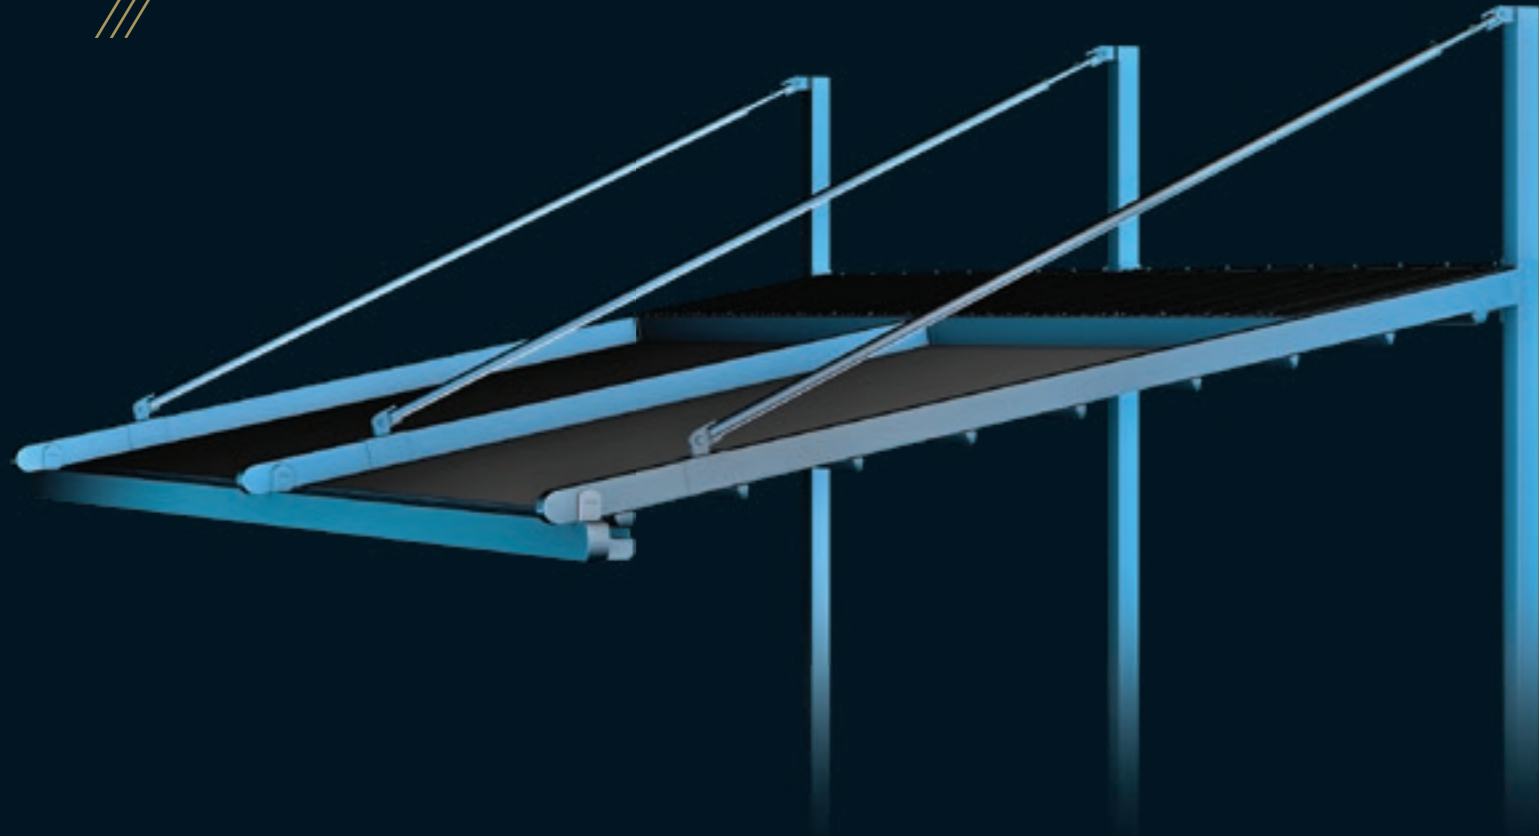

PANORAMA

COMPACT