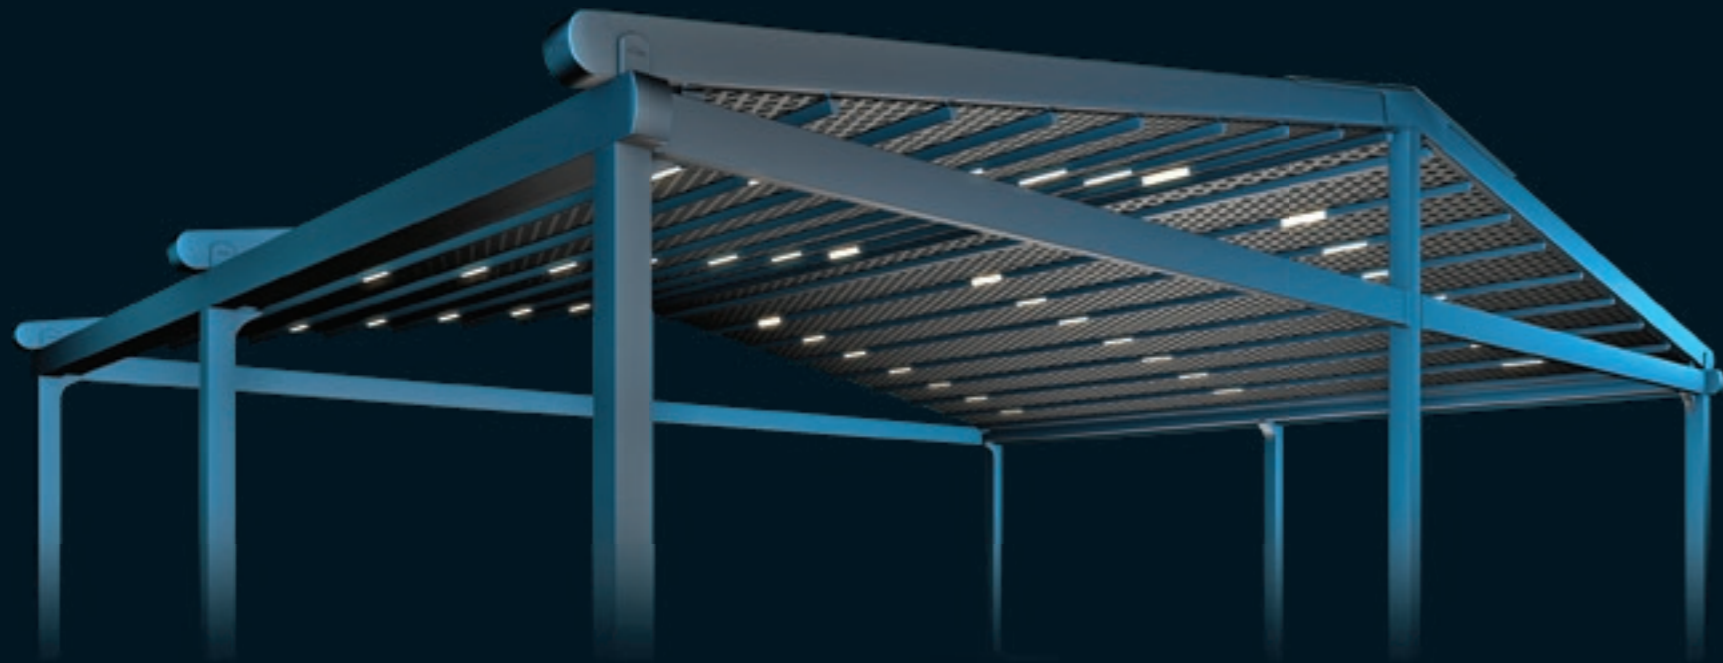

MAXIMUM DIMENSIONS

Projection	Width						
	1000	1050	1100	1150	1200	1250	1300
							1400
							1500
						1600	
					1700		
				1800			
			1900				
							2000
Max Rail Centers							450