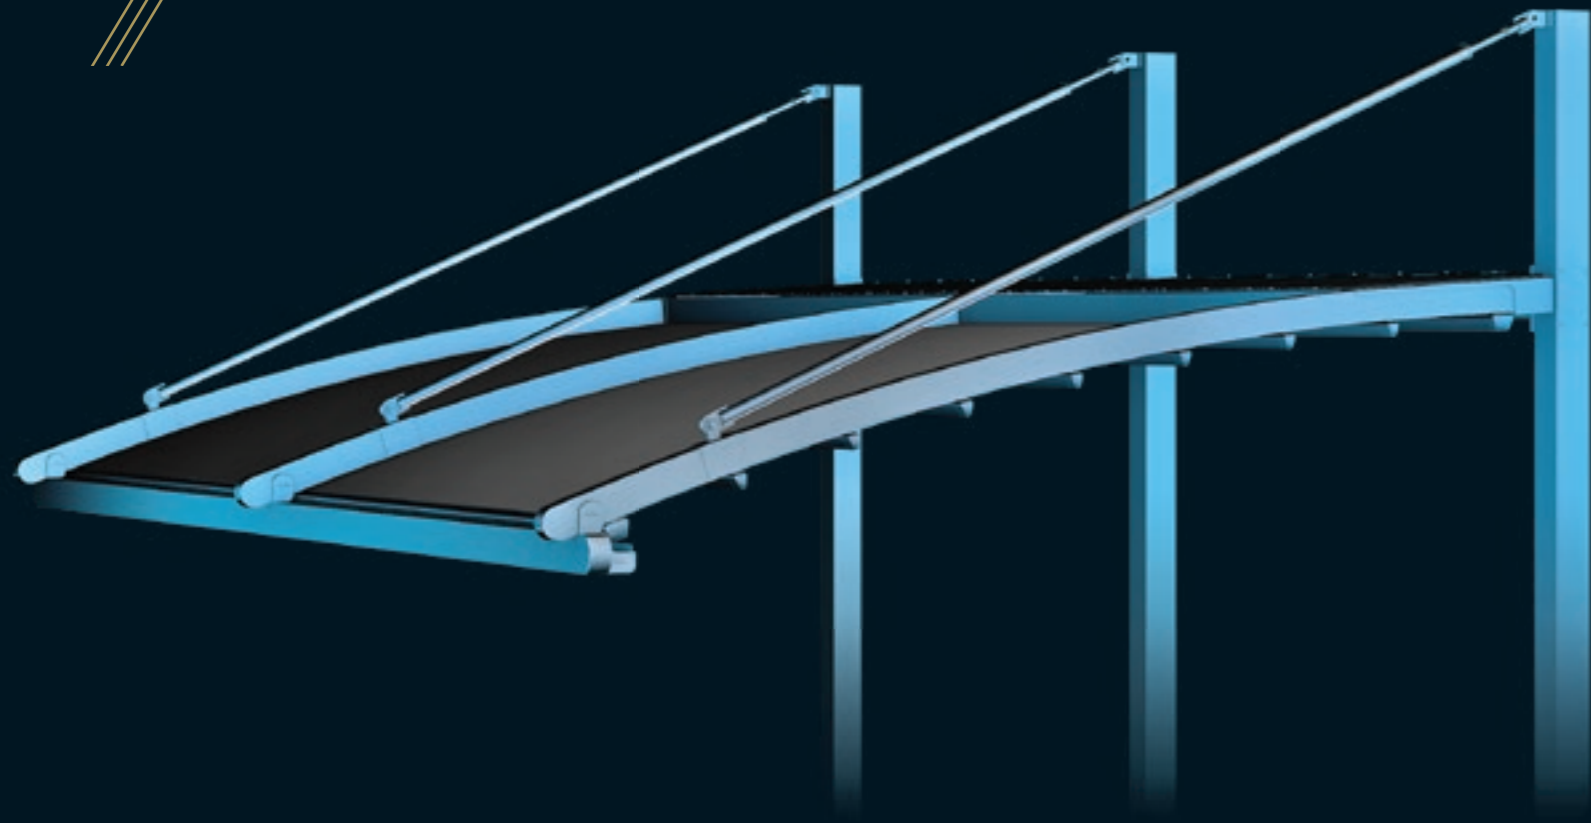

APOLLO

COMPACT