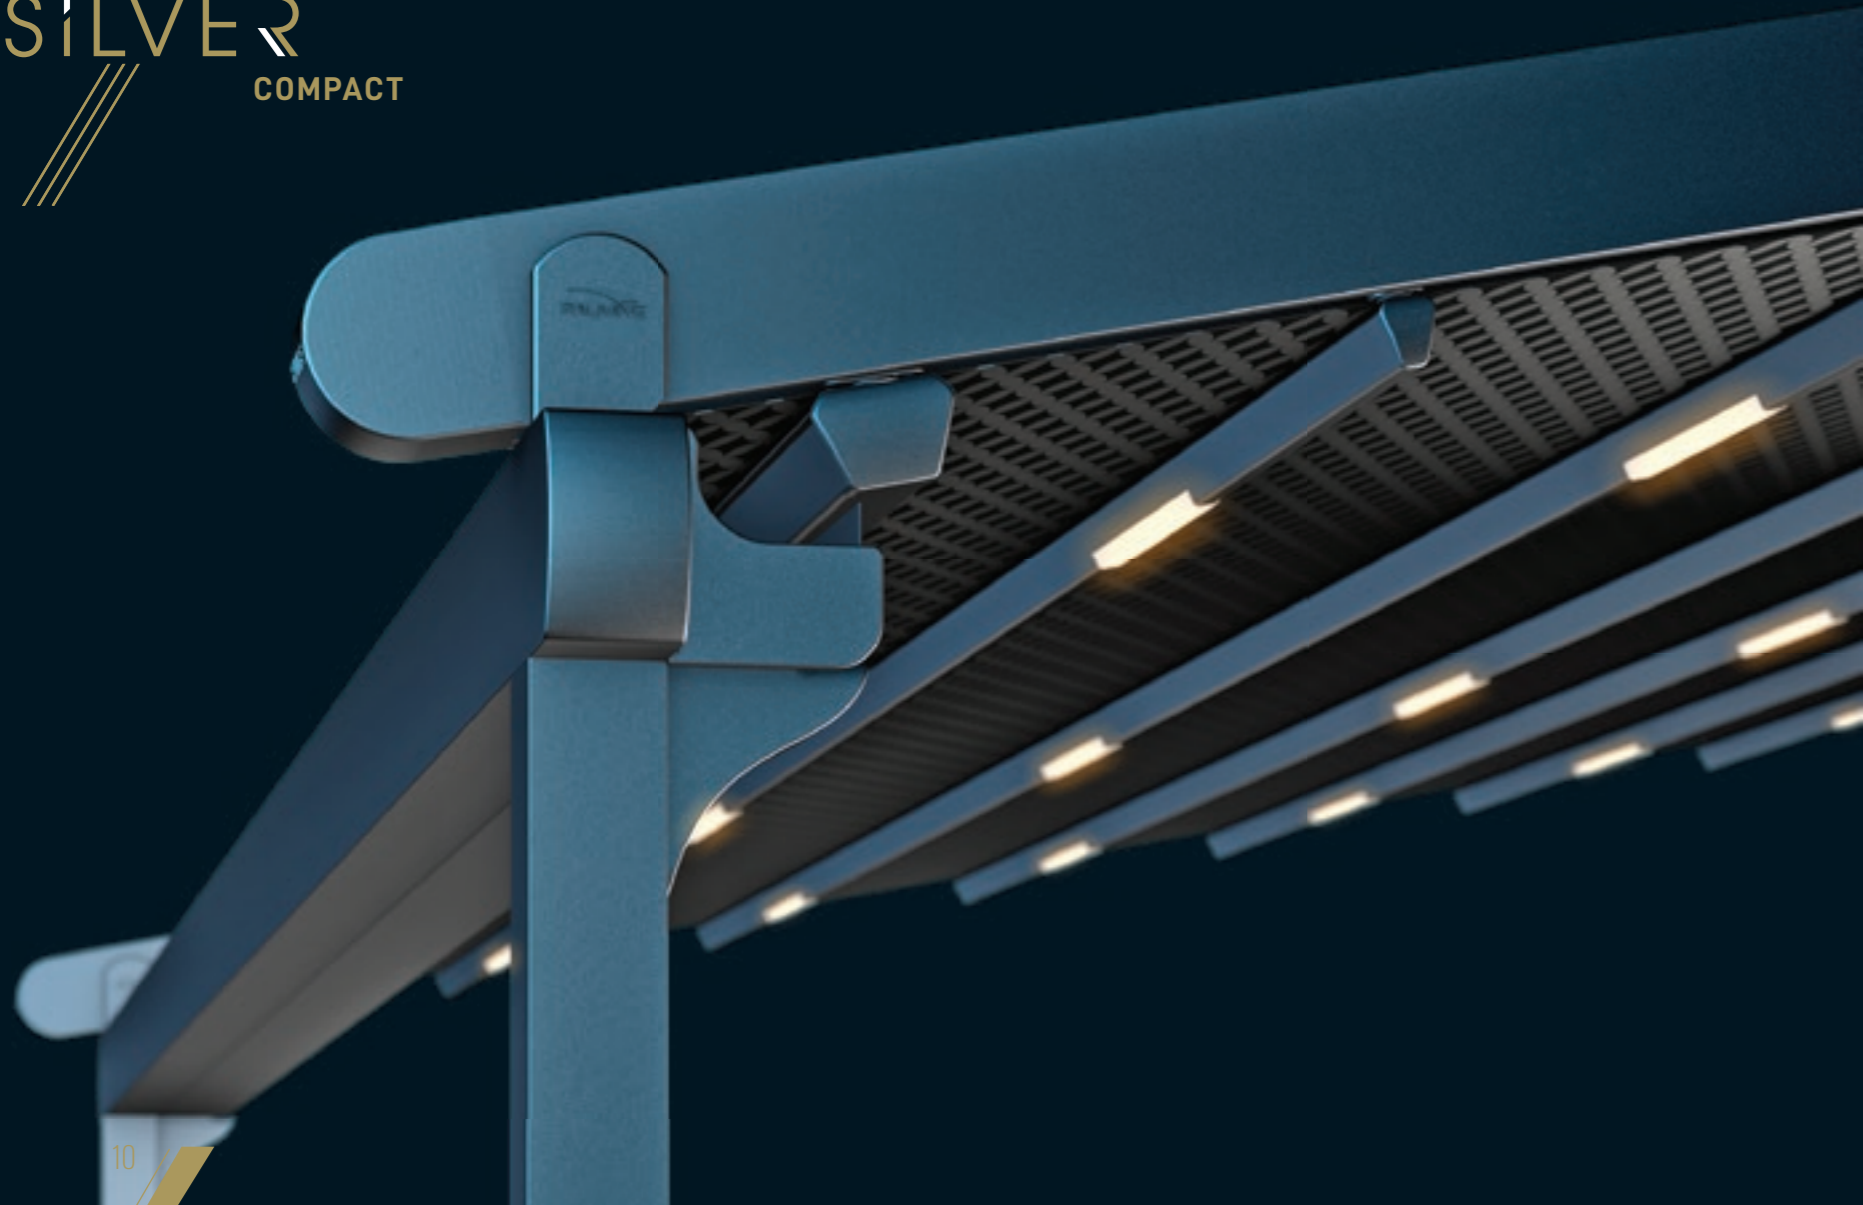

SILVER

COMPACT

MAXIMUM DIMENSIONS

Width	1300
Projection	600
Max Rail Centers	450

Silver Compact is a compact retractable roof system, adapted to an aluminium structure. Contemporary and stylish, Silver Compact is an attractive addition to your outdoor area.

Palmiye presents a wide range of ceiling covers, with a selection of colours, materials and patterns which are imported from Europe and U.S, with 5 years guaranty against fading and mould.

Palmiye is proud to present the Exclusive Fabric Collection with unique patterns and colors, with options of Exclusive Fabric Profiles and Exclusive 3 Axis Lightings.

The entire drainage system is integrated into the structure and lighting systems can be adapted to the ceiling cover which moves together with it.

The Spot Lights, Linear Lights or 3 Axis Lights are installed on the aluminium profiles and can be controlled by a remote control or with a remote controlled dimmer function.

Each of our products is hand crafted and in itself unique and from ceiling cover to construction material, you can completely customize your products.