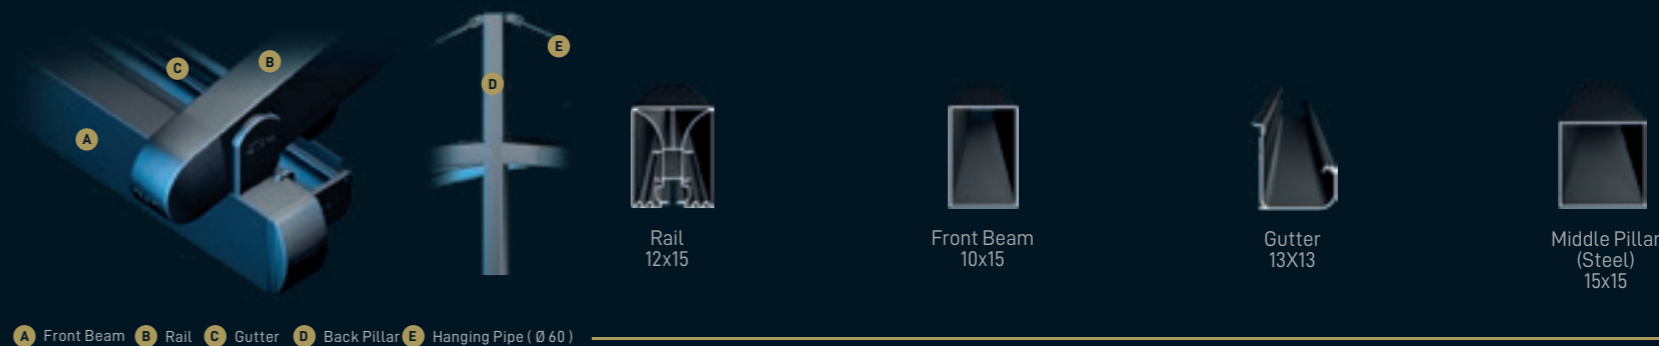

PROFILE SECTIONS