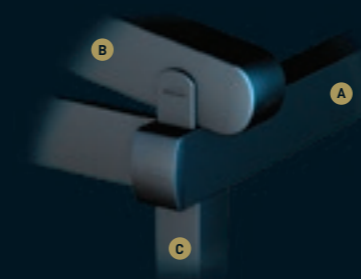

PROFILE SECTIONS

A Front Beam B Rail C Pillar

Specially designed to accommodate large numbers, this stylish construction provides the perfect setting to entertain your guests.acious and stylish Gala Plus is the ultimate outdoor experience.

The product is usable according to its User Manual in all-weather conditions and designed to be used in all four seasons. If desired the product can be made into a retractable winter garden by closing the sides with different kinds of enclosures.

Palmiye presents a wide range of ceiling covers, with a selection of colours, materials and patterns which are imported from Europe and U.S, with 5 years guaranty against fading and mould.

Palmiye is proud to present the Exclusive Fabric Collection with unique patterns and colors, with options of Exclusive Fabric Profiles and Exclusive 3 Axis Lightings.

The entire drainage system is integrated into the structure and lighting systems can be adapted to the ceiling cover which moves together with it. The Spot Lights, Linear Lights or 3 Axis Lights are installed on the aluminium profiles and can be controlled by a remote control or with a remote controlled dimmer function.

Each of our products is hand crafted and in itself unique, and from ceiling cover to the construction material you can completely customize your products.