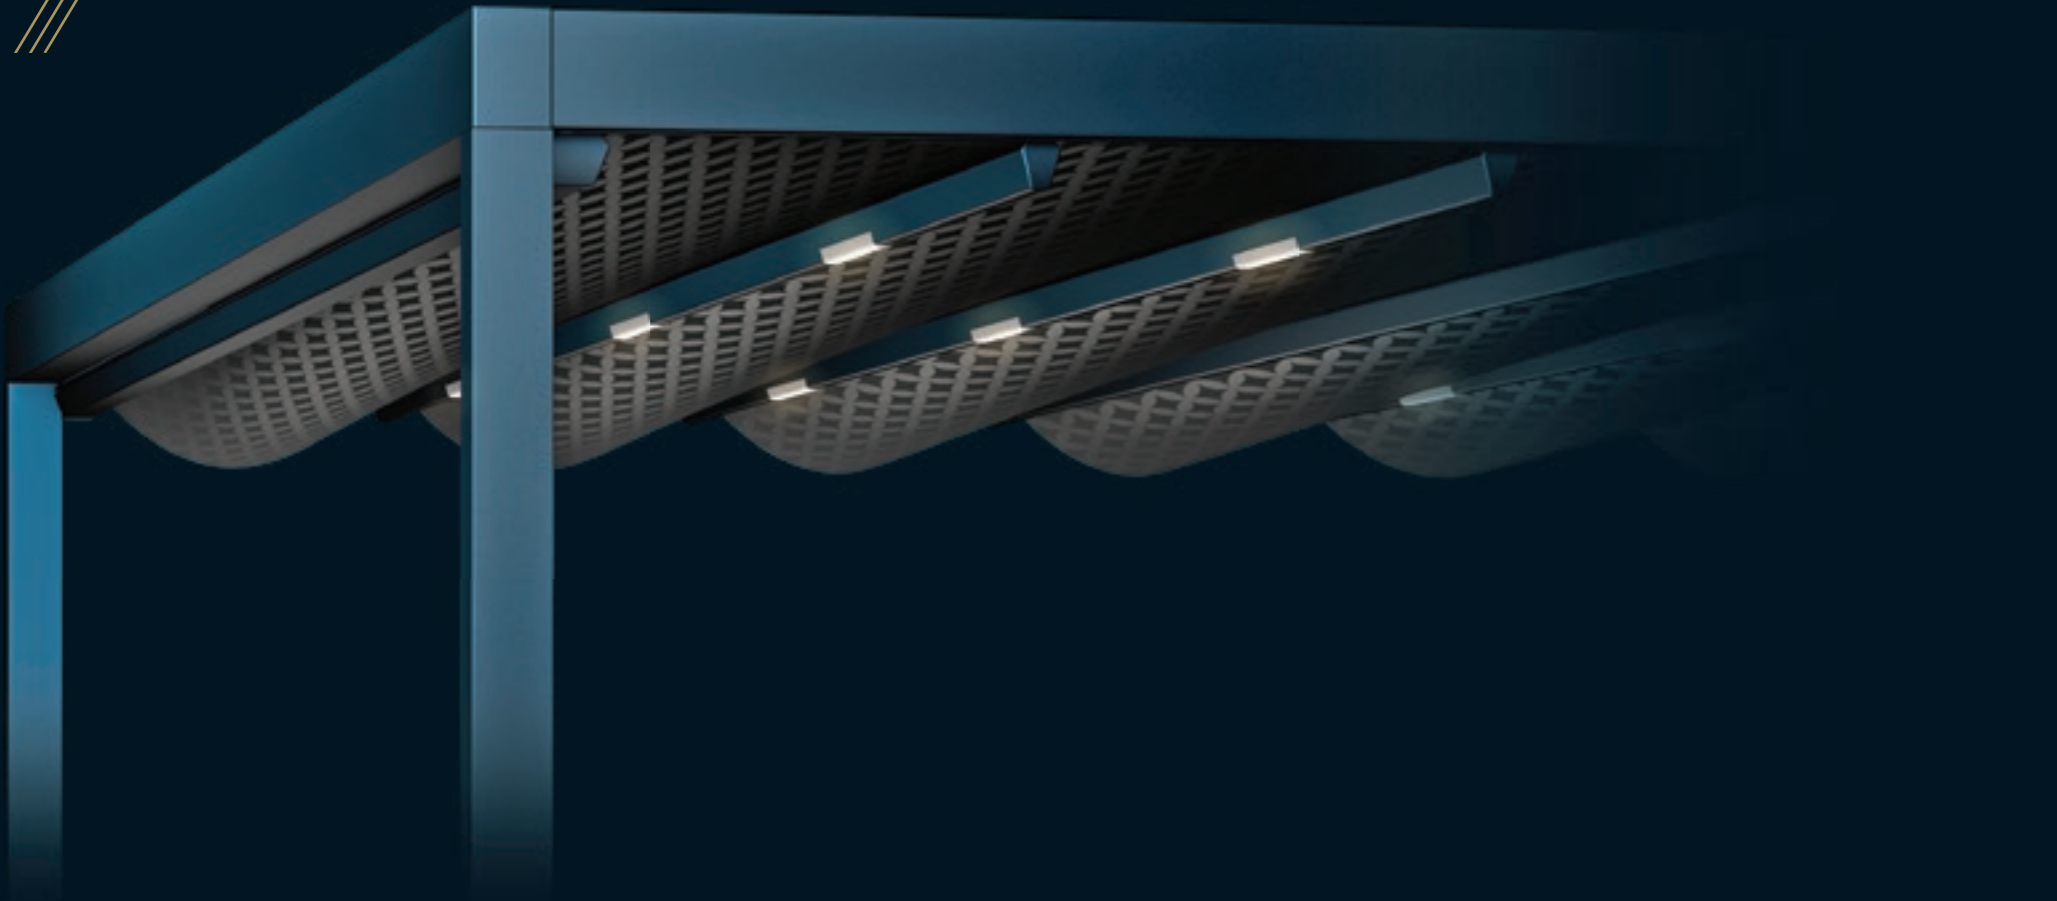

A Front Beam B Rail C Pillar

MAXIMUM DIMENSIONS

Width	900
Projection	800
Max Rail Centers	450

It is a special designed retractable roof system with its flat aluminium construction.

Palmiye presents a wide range of ceiling covers, with a selection of colours, material (such as PVC, fabric) and patterns which are imported from Europe and U.S, with 5 years guaranty against fading and mould.

Palmiye is proud to present the Exclusive Fabric Collection with unique patterns and colors, with options of Exclusive Fabric Profiles and Exclusive 3 Axis Lightings.

Drainage system can be integrated into the structure according to the ceiling cover type (trapezium or wavy)

Lighting systems can be adapted to the ceiling cover which moves together with it. The Spot Lights, Linear Lights or 3 Axis Lights are installed on the aluminium profiles and can be controlled by a remote control or with a remote controlled dimmer function.

Each of our products is hand crafted and in itself unique, and from ceiling cover to the construction material you can completely customize your products.