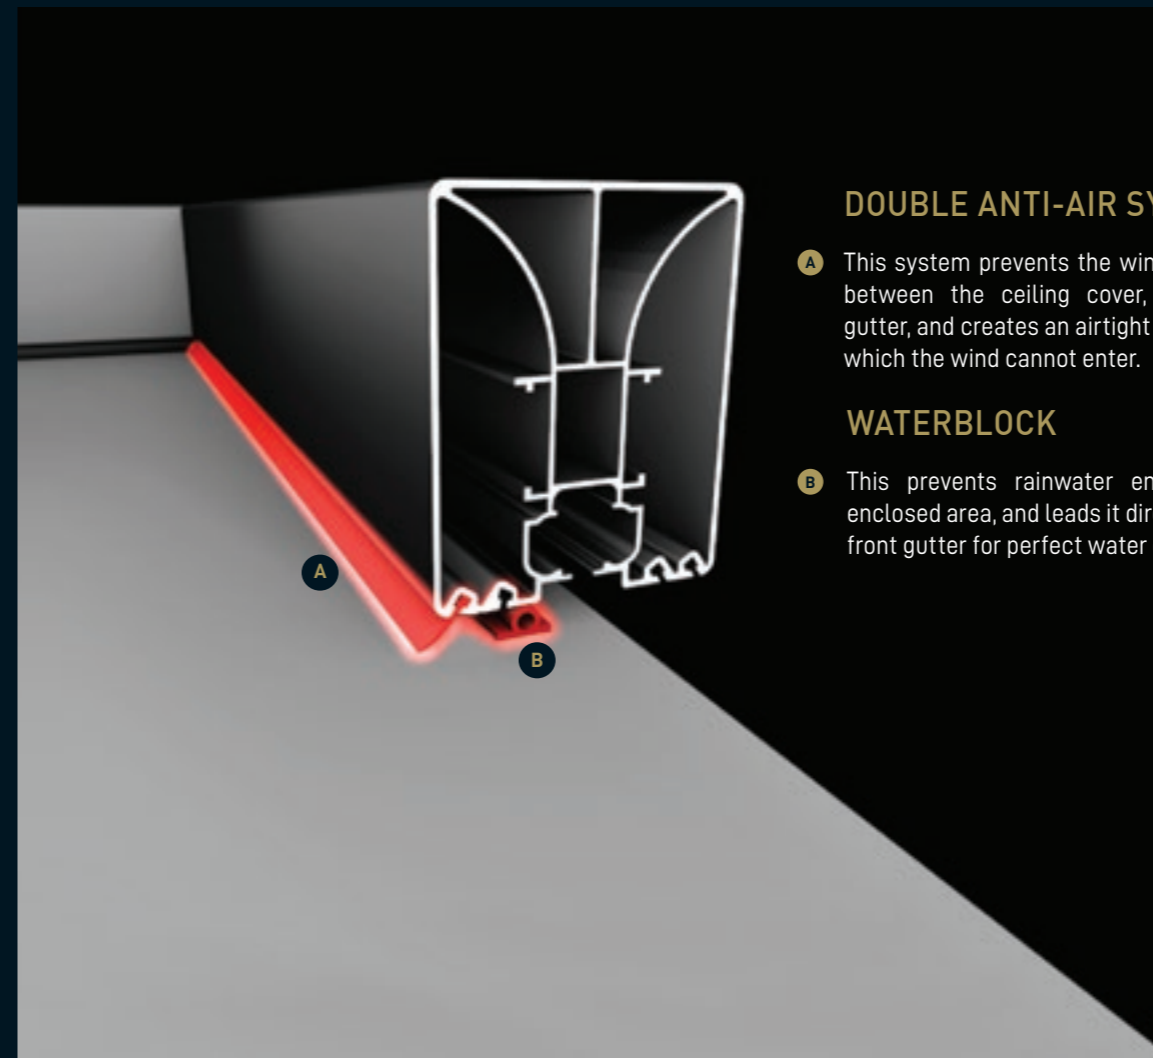

**E** Functional design that allows the adjustment of the illuminations to the desired level with the Roller feature.

**MULTI CHANNEL OPTIONS**  
Telis 1 is remote control with 1 channel, while the Telis 4 has got 4 channels. Telis 4 option is available for Pure, Lounge, Patio, RTS Lounge Roller and RTS Pure Roller.

**SUN SENSOR**  
It automatically opens product in sunny weather and provides maximum protection from the sun.

**WIND SENSOR**  
It measures the wind speed and automatically retracts your product when high wind speed is detected.

# WATER DRAINAGE & SEALING

The hidden part of the drainage system which was ingeniously integrated inside both beams and pillars makes effortlessly possible the discharge of water.

## DOUBLE ANTI-AIR SYSTEM

- A** This system prevents the wind entering between the ceiling cover, rails and gutter, and creates an airtight space into which the wind cannot enter.