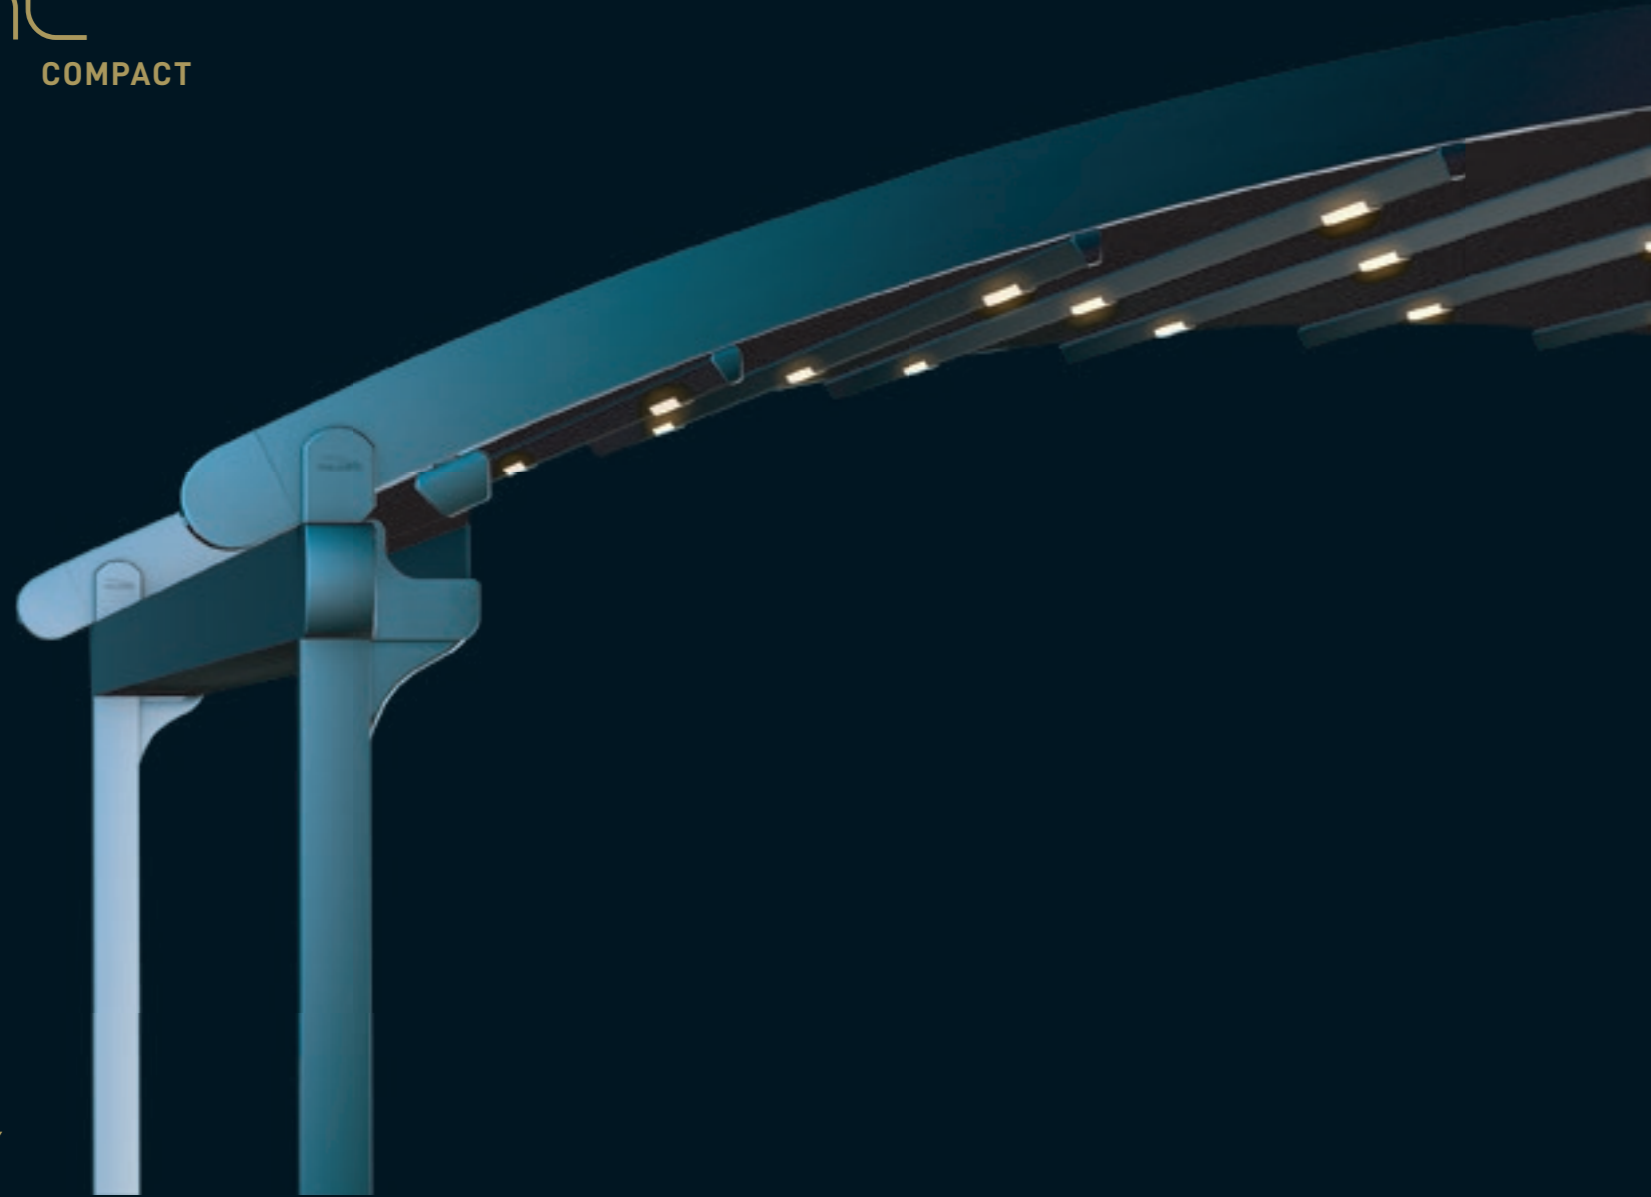

MAXIMUM DIMENSIONS

Width	1300
Projection	600
Max Rail Centers	400

Coral Compact is a soft sophisticated little addition to your home. Neat and tidy it nestles onto your outside space as if it's always been there.

Palmiye presents a wide range of ceiling covers, with a selection of colours, materials (such as PVC, fabric) patterns which are imported from Europe and U.S, with 5 years guaranty against fading and mould.

Palmiye is proud the present the Exclusive Fabric Collection with unique patterns and colors, with options of Exlusive Fabric Profiles and Exclusive 3 Axis Lightings.

The entire drainage system is integrated into the structure and lighting systems can be adapted to the ceiling cover which moves together with it.

The Spot Lights, Linear Lights or 3 Axis Lights are installed on the aluminium profiles and can be controlled by a remote control or with a remote controlled dimmer function.

Each of our products is hand crafted and in itself unique, and from ceiling cover to construction material you can completely customize your products.