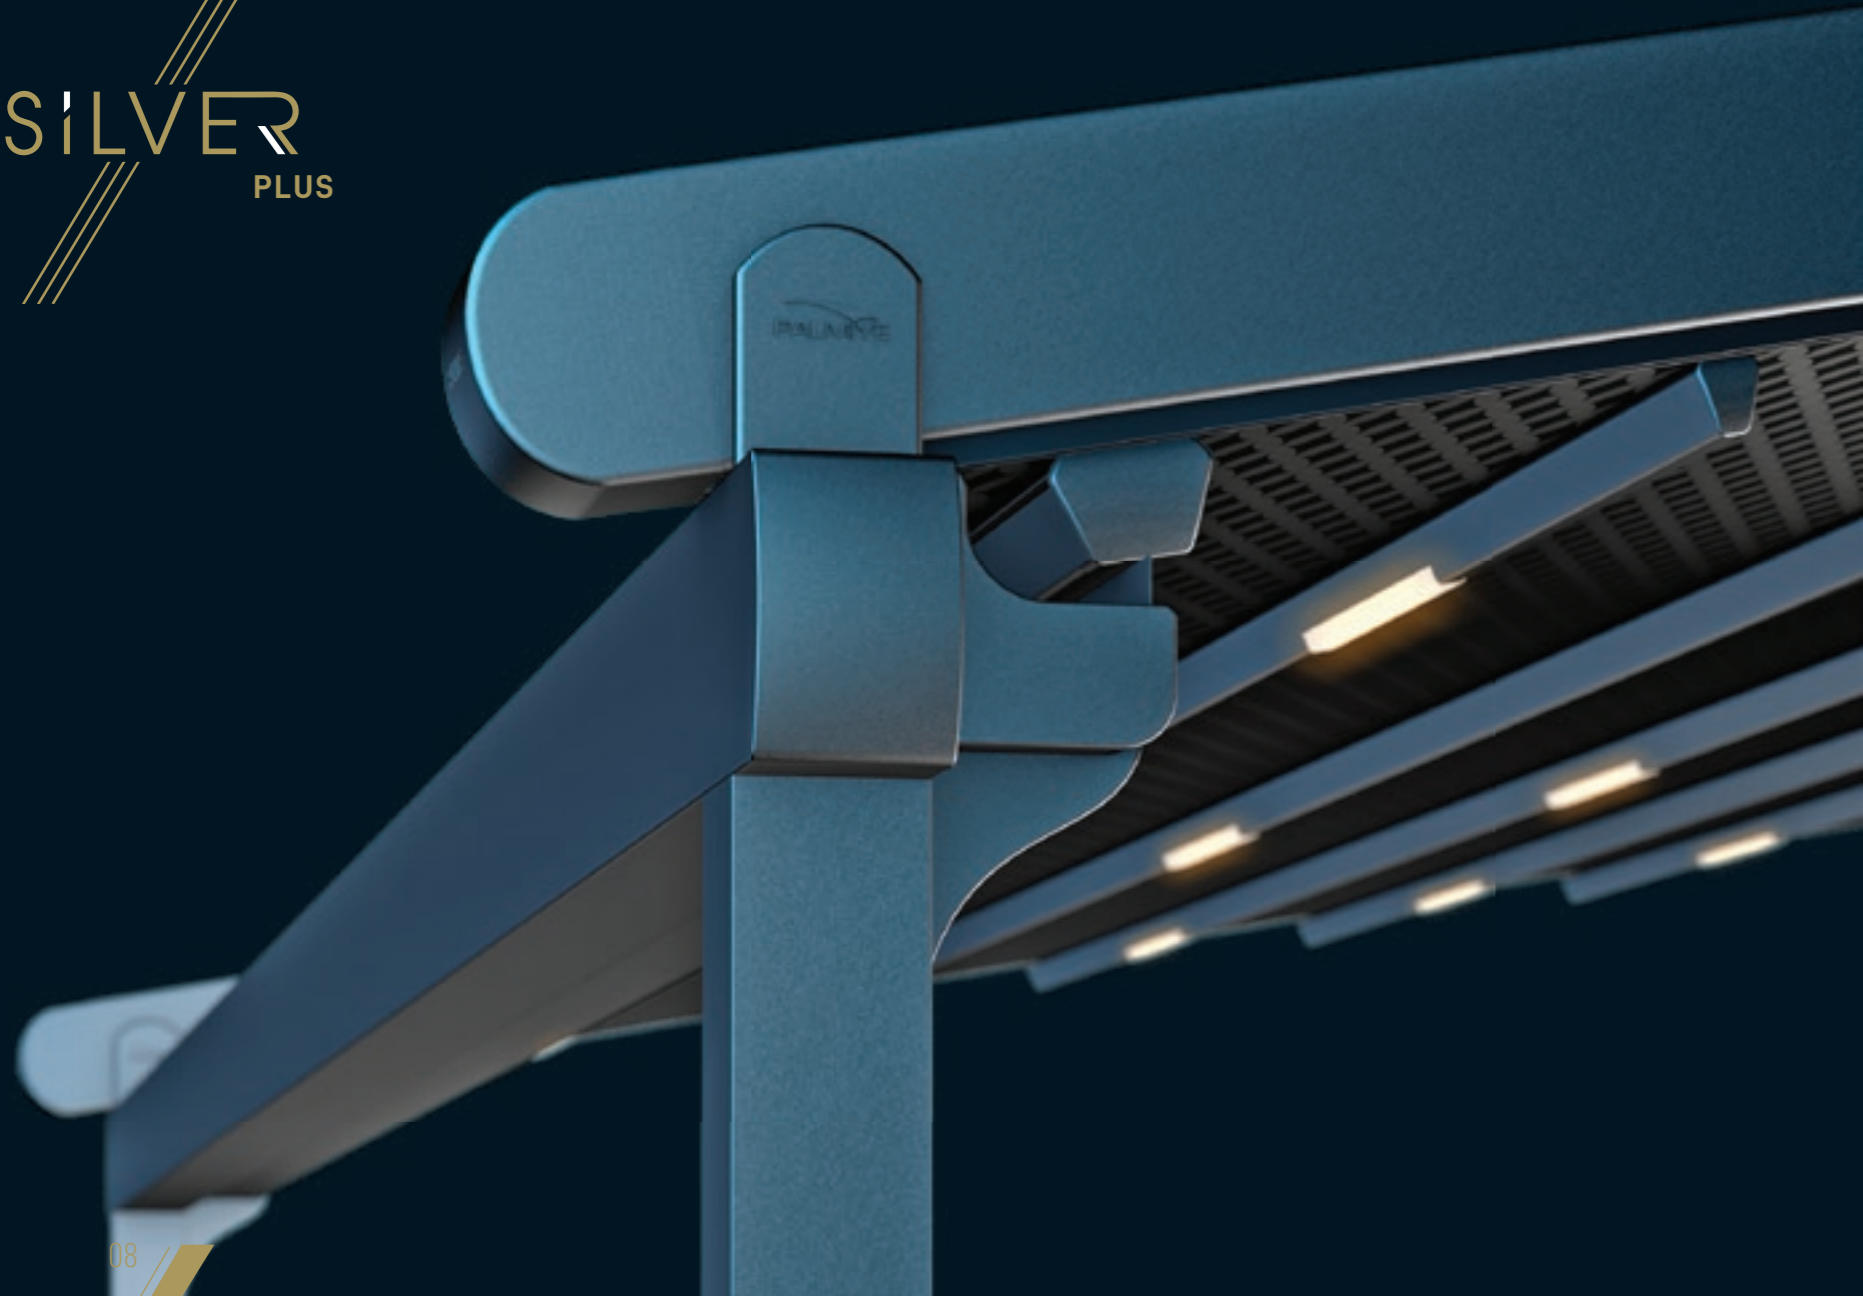

MAXIMUM DIMENSIONS

Width	1000 1050 1100 1150 1200 1250 1300							
	Projection							700
							750	
							800	
							850	
							900	
							950	
							1000	
Max Rail Centers							450	

PROFILE SECTIONS

Silver Plus is a retractable roof system, adapted to aluminium structure. With its clean and modern design, Silver Plus adds value to your outdoor areas.

The product is usable according to its User Manual in all-weather conditions and designed to be used in all four seasons. If desired the product can be made into retractable winter garden by closing the sides with different kinds of enclosures.

Palmiye presents a wide range of ceiling covers, with a selection of colours, materials, (such as PVC, fabric) and patterns which are imported from Europe and U.S, with 5 years guaranty against fading and mould.

Palmiye is proud to present the Exclusive Fabric Collection with unique patterns and colors, with options of Exclusive Fabric Profiles and Exclusive 3 Axis Lightings.

The entire drainage system is integrated into the structure and lighting systems can be adapted to the ceiling cover which moves together with it.

The Spot Lights, Linear Lights or 3 Axis Lights are installed on the aluminium profiles and can be controlled by a remote control or with a remote controlled dimmer function.

Each of our products is hand crafted and in itself unique, and from ceiling cover to construction material, you can completely customize your products.