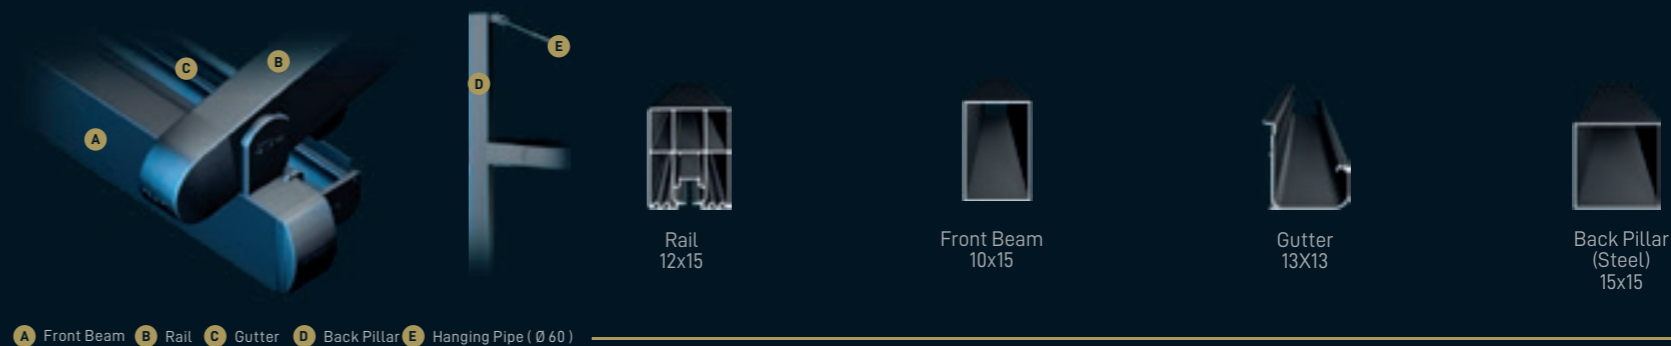

PROFILE SECTIONS

A Front Beam B Rail C Gutter D Back Pillar E Hanging Pipe (Ø 60)