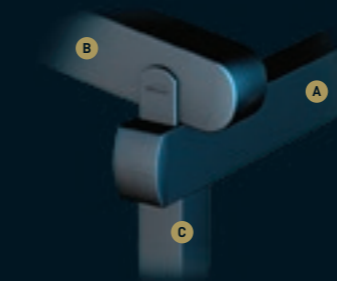

PROFILE SECTIONS

A Front Beam B Rail C Pillar