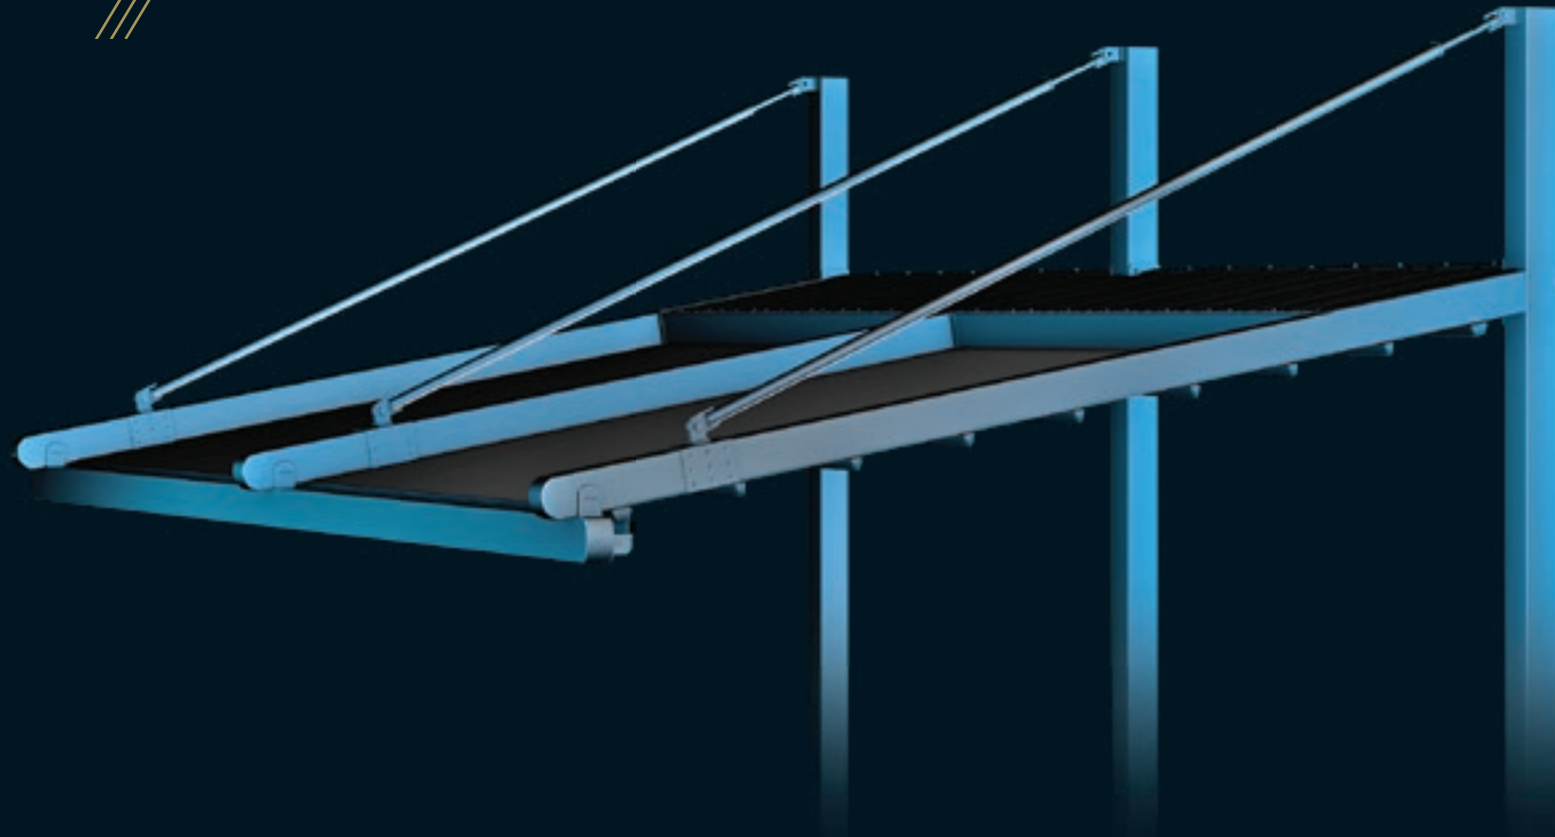

PANORAMA PLUS