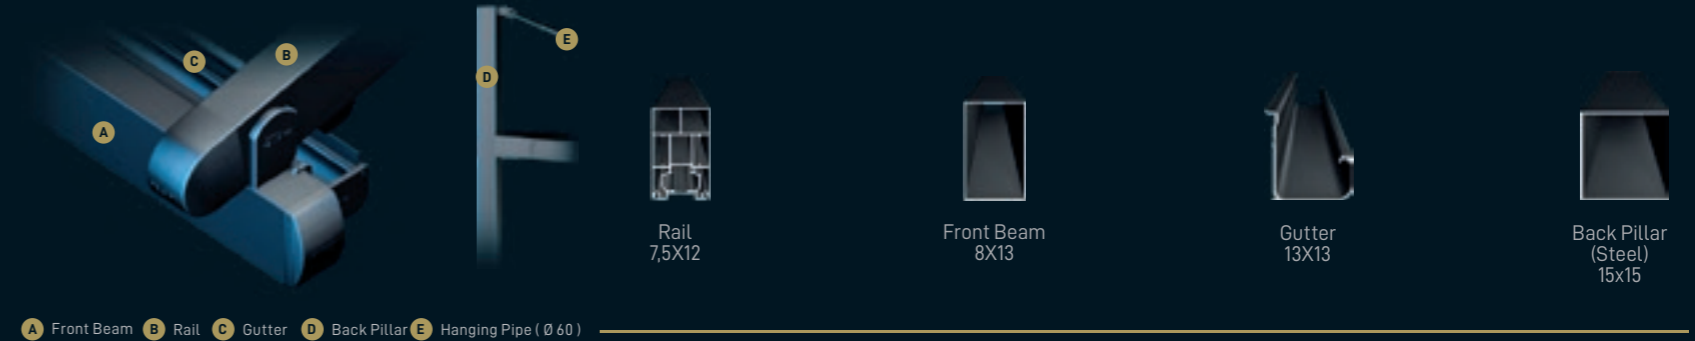

PROFILE SECTIONS