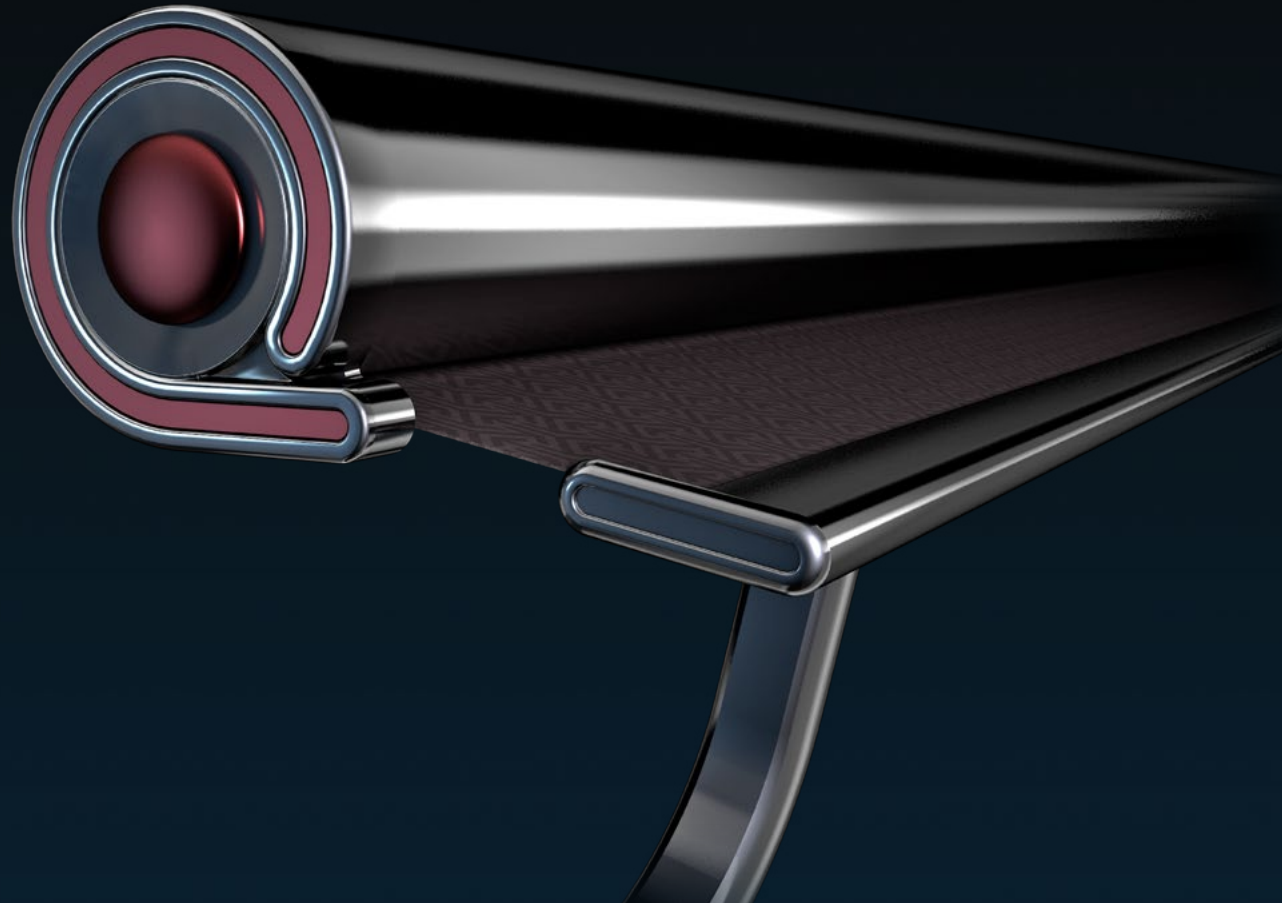

PLATINUM
CASSETTE AWNING

STOREXY

Vertical Blind

STOREXY is vertically operated with steel guide wires. The cassette system provides protection for the fabric. Manually operated, with optional remote control.

PRODUCT STANDARDS

Control Type Manual

Color RAL9010 (White)

Maximum height for acrylic fabric is 250cm.
Wood effect cannot be applied to the main cassette.

WINDSTOR

Vertical Zip Blind

WINDSTOR is a vertical zip blind with unique zip system to prevent ingress of rain water and wind. PVC crystal is available for clear views.

PRODUCT STANDARDS

Control Type	Remote Controlled Motor
Color	RAL9010 (White)

PENTE

Drop Arm Awning

PENTE is a drop arm awning fully protected by means of its cassette. Its slope angle can be adjusted steplessly up to 180 degrees which allows you to catch or block the sun rays as you like. Projection of PENTE is proportional to its arm length.