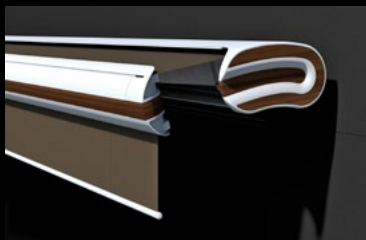

Optional extra shade can be added over terminal cap of the product.