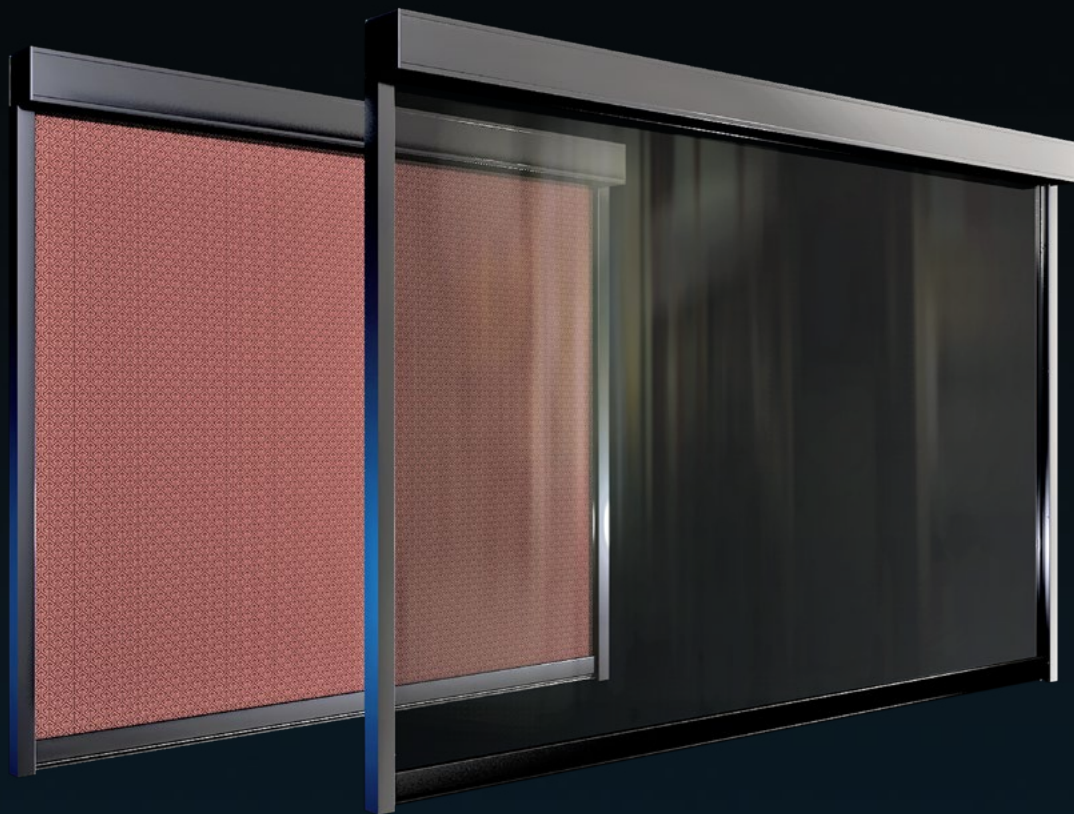

PLATINUM
CASSETTE AWNING

STOREXY

Vertical Blind

STOREXY is vertically operated with steel guide wires. The cassette system provides protection for the fabric. Manually operated, with optional remote control.

PRODUCT STANDARDS

Control Type Manual

Color RAL9010 (White)

Maximum height for acrylic fabric is 250cm.
Wood effect cannot be applied to the main cassette.

WINDSTOR

Vertical Zip Blind

WINDSTOR is a vertical zip blind with unique zip system to prevent ingress of rain water and wind. PVC crystal is available for clear views.

PRODUCT STANDARDS

Control Type	Remote Controlled Motor
Color	RAL9010 (White)

PENTE

Drop Arm Awning

PENTE is a drop arm awning fully protected by means of its cassette. Its slope angle can be adjusted steplessly up to 180 degrees which allows you to catch or block the sun rays as you like. Projection of PENTE is proportional to its arm length.