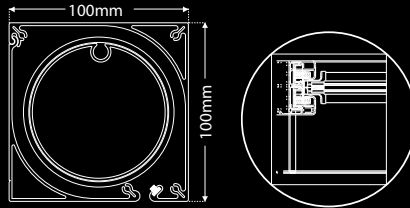

WINDSTOR

There is no gap between the rail and the fabric.