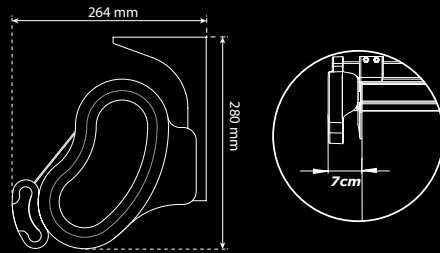

DIMENSIONS

Width (min. max) 220-700cm

Projection 160/210/260/310/360cm

OPTIONS & ADDITIONAL ACCESSORIES

Sensors Sun sensor
Wind sensor

Color Any Ral color and color combinations

Control Type Remote Controlled
Reduction Motor

TECHNICAL DETAILS

STOREXY

Ceiling Mounting Type

Wall Mounting Type

The gap between the cassette and the fabric is 2cm.

WINDSTOR

There is no gap between the rail and the fabric.

PENTE

Ceiling Mounting Type

Wall Mounting Type

The gap between the cassette and the fabric is 3cm.

LIBERTY

Ceiling Mounting Type

Wall Mounting Type

The gap between the cassette and the fabric is 7cm.

PLATINUM