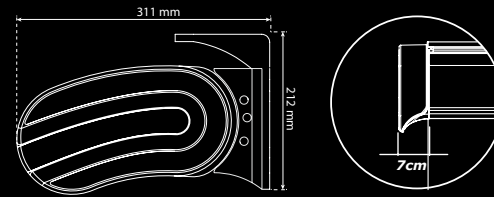

Ceiling Mounting Type

Wall Mounting Type

The gap between the cassette and the fabric is 3cm.

LIBERTY

Ceiling Mounting Type

Wall Mounting Type

The gap between the cassette and the fabric is 7cm.

PLATINUM

Ceiling Mounting Type

Wall Mounting Type

The gap between the cassette and the fabric is 7cm.

5-YEAR WARRANTY

All our products have up to 5 years guarantee for the construction and motor. The electronics and remote controls are guaranteed for 2 years.