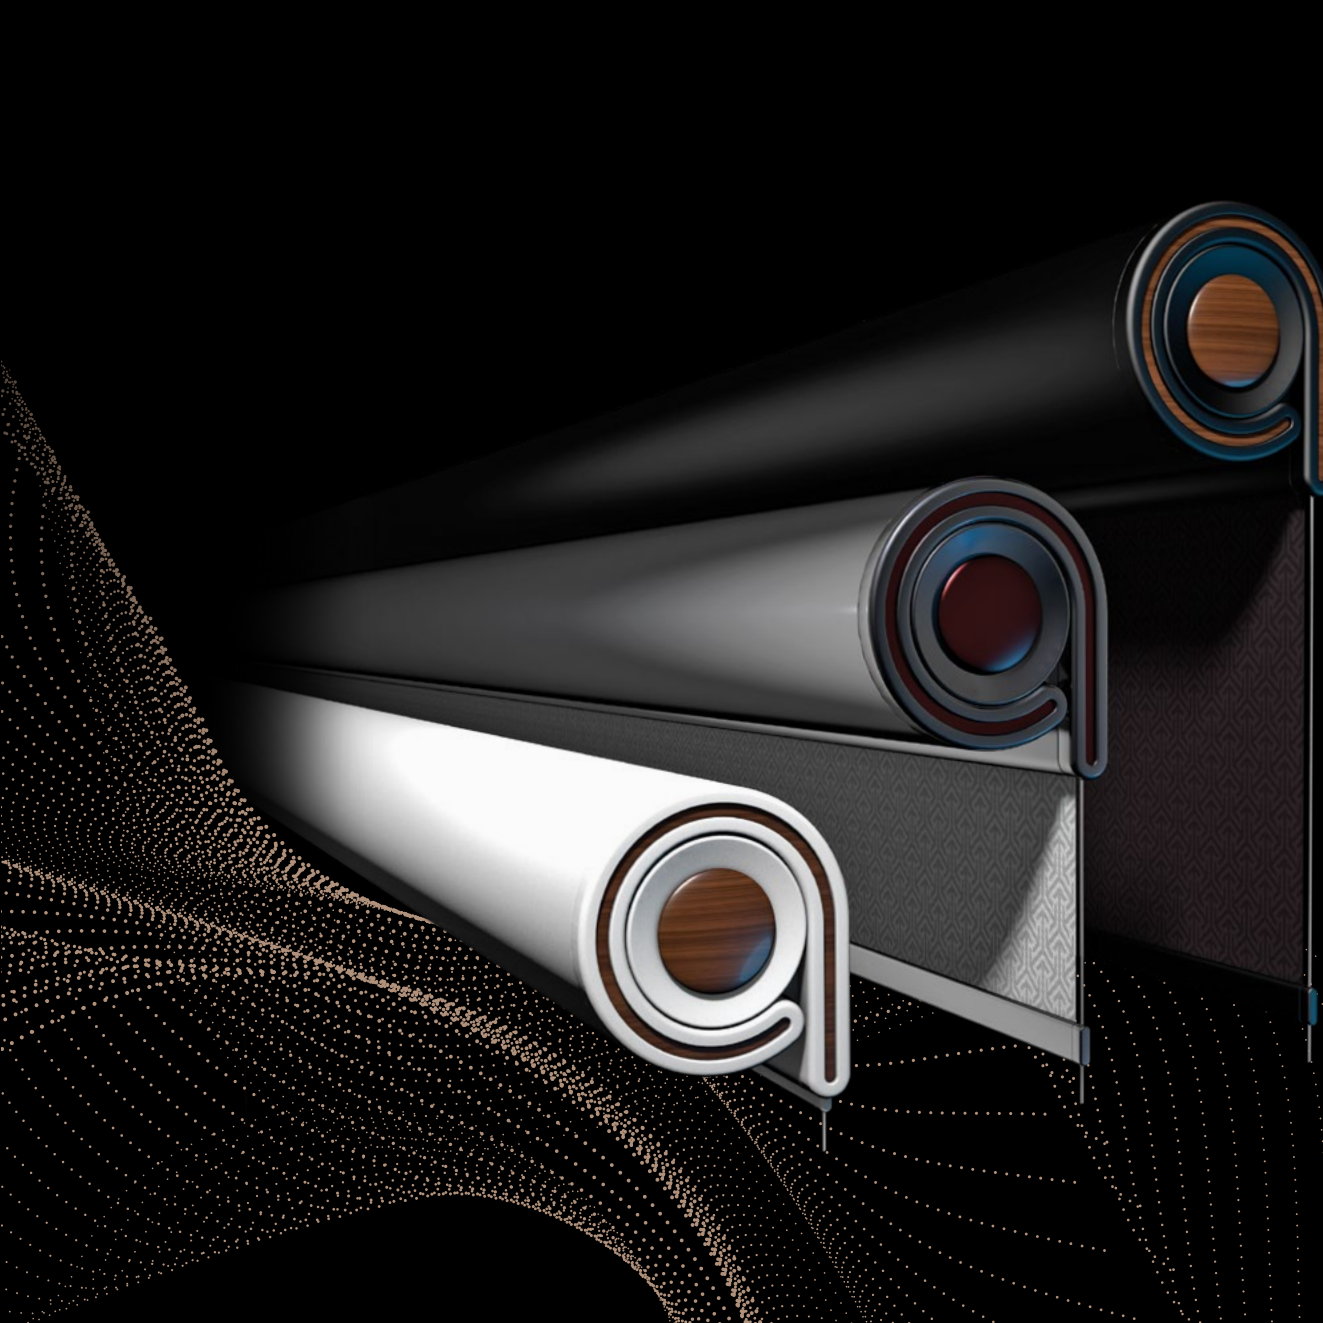

PLATINUM
CASSETTE AWNING

STOREXY

Vertical Blind

STOREXY is vertically operated with steel guide wires. The cassette system provides protection for the fabric. Manually operated, with optional remote control.

PRODUCT STANDARDS

Control Type Manual

Color RAL9010 (White)

Maximum height for acrylic fabric is 250cm.
Wood effect cannot be applied to the main cassette.

WINDSTOR

Vertical Zip Blind

WINDSTOR is a vertical zip blind with unique zip system to prevent ingress of rain water and wind. PVC crystal is available for clear views.

PRODUCT STANDARDS

Control Type	Remote Controlled Motor
Color	RAL9010 (White)

PENTE

Drop Arm Awning

PENTE is a drop arm awning fully protected by means of its cassette. Its slope angle can be adjusted steplessly up to 180 degrees which allows you to catch or block the sun rays as you like. Projection of PENTE is proportional to its arm length.