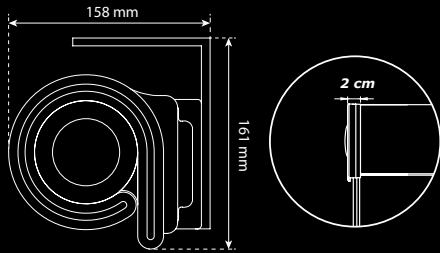

TECHNICAL DETAILS

STOREXY

Ceiling Mounting Type