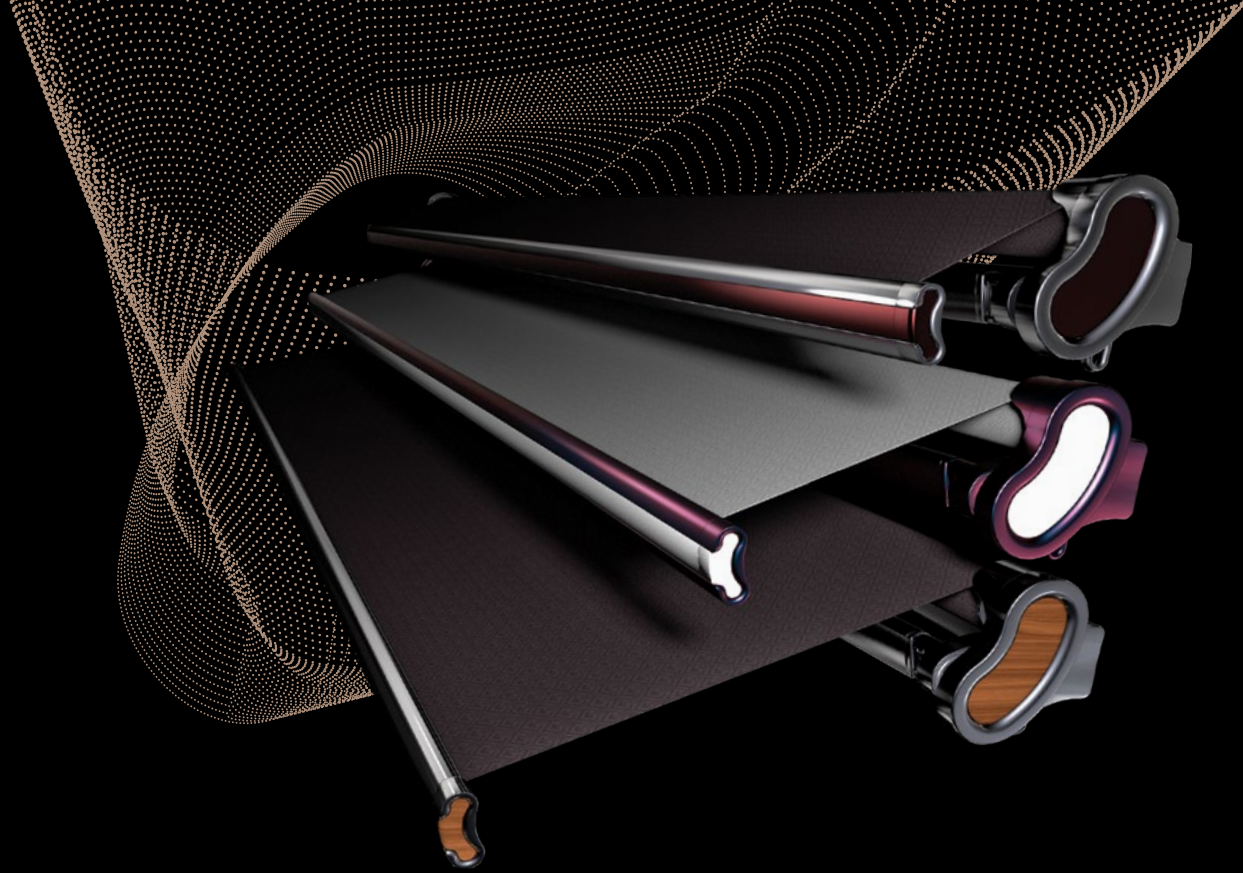

PRODUCT STANDARDS

Control Type	Remote Controlled Motor
Color	RAL9010 (White)

PENTE

Drop Arm Awning

PENTE is a drop arm awning fully protected by means of its cassette. Its slope angle can be adjusted steplessly up to 180 degrees which allows you to catch or block the sun rays as you like. Projection of PENTE is proportional to its arm length.

PRODUCT STANDARDS

Control Type	Manual
Color	RAL9010 (White)

Maximum arm length for acrylic fabric is 120 cm.
Wood effect can not be applied to the main cassette.

LIBERTY

Retractable Awning

Elegantly designed
LIBERTY has an angle
that can be adjusted up
to 60° pitch.