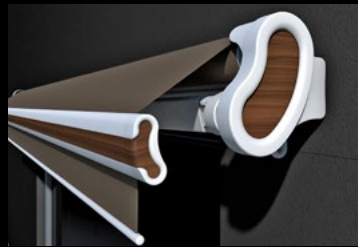

Optional Valance

DIMENSIONS

Width (min.. max)	220-550cm
Projection	160/210/260/310/360cm

OPTIONS & ADDITIONAL ACCESSORIES

Sensors	Sun sensor Wind sensor
Color	Any Ral color and color combinations
Control Type	Remote Controlled Reduction Motor
Valance	Flat / Wavy

INCLINATION

Min. - Max.	0° - 60°

Wood effect can not be applied on cassette.

PRODUCT STANDARDS

Control Type	Manual
Color	RAL9 010 (White)
Fabric	Acrylic