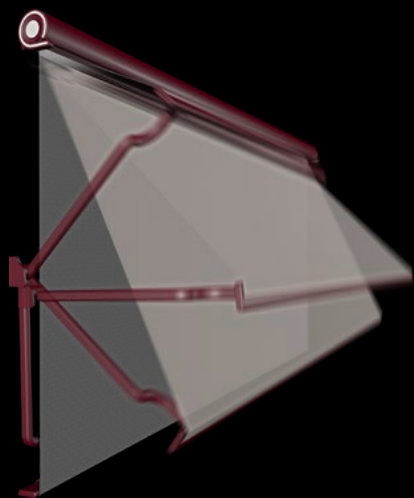

PLATINUM
CASSETTE AWNING

STOREXY

Vertical Blind

STOREXY is vertically operated with steel guide wires. The cassette system provides protection for the fabric. Manually operated, with optional remote control.

PRODUCT STANDARDS

Control Type Manual

Color RAL9010 (White)

Maximum height for acrylic fabric is 250cm.
Wood effect cannot be applied to the main cassette.

WINDSTOR

Vertical Zip Blind

WINDSTOR is a vertical zip blind with unique zip system to prevent ingress of rain water and wind. PVC crystal is available for clear views.

PRODUCT STANDARDS

Control Type	Remote Controlled Motor
Color	RAL9010 (White)

PENTE

Drop Arm Awning

PENTE is a drop arm awning fully protected by means of its cassette. Its slope angle can be adjusted steplessly up to 180 degrees which allows you to catch or block the sun rays as you like. Projection of PENTE is proportional to its arm length.