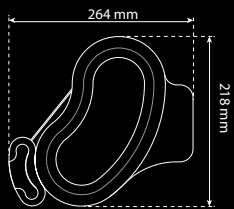

DIMENSIONS

Width (min. max) 220-700cm

Projection 160/210/260/310/360cm

OPTIONS & ADDITIONAL ACCESSORIES

Sensors Sun sensor
Wind sensor

Color Any Ral color and color combinations

Control Type Remote Controlled
Reduction Motor

Ceiling Mounting Type

Wall Mounting Type

The gap between the cassette and the fabric is 3cm.

LIBERTY

Ceiling Mounting Type

Wall Mounting Type

The gap between the cassette and the fabric is 7cm.

PLATINUM

Ceiling Mounting Type

Wall Mounting Type

The gap between the cassette and the fabric is 7cm.

5-YEAR WARRANTY

All our products have up to 5 years guarantee for the construction and motor. The electronics and remote controls are guaranteed for 2 years.