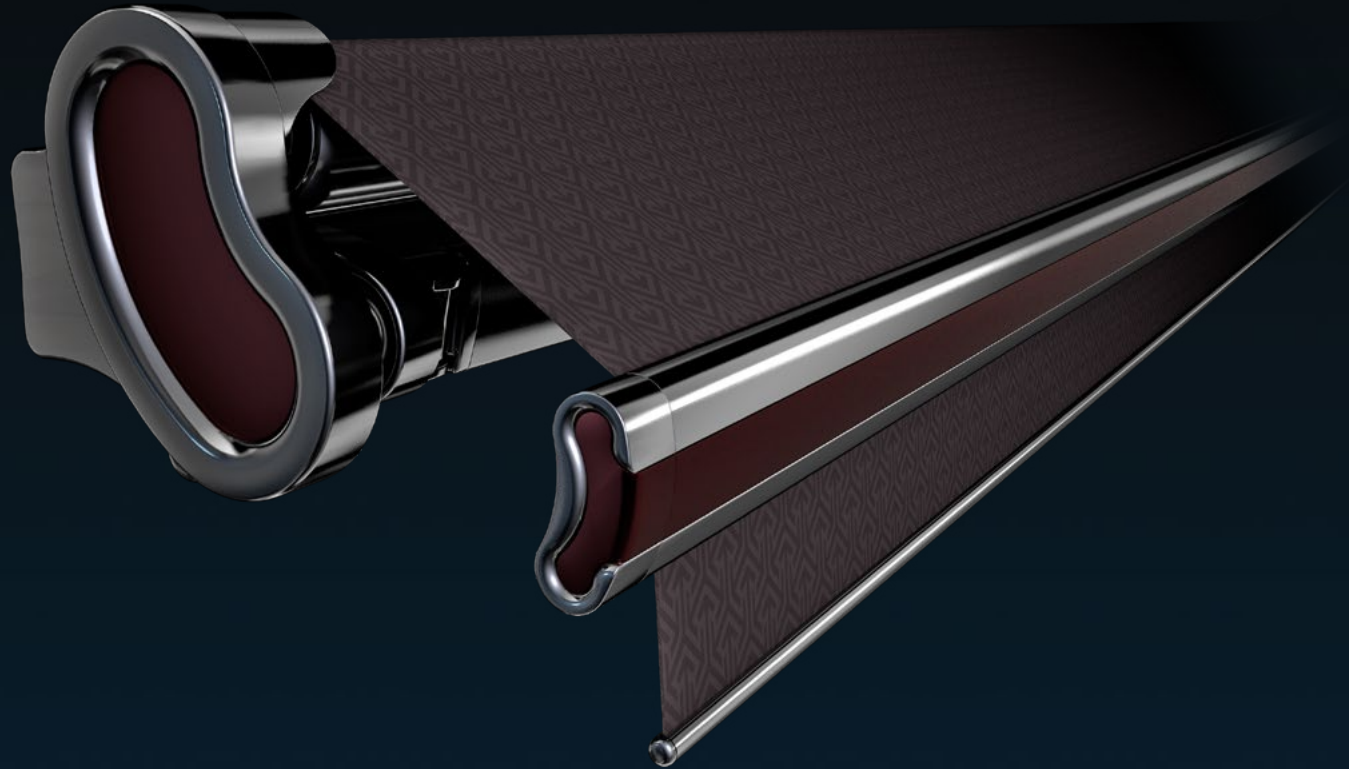

PLATINUM
CASSETTE AWNING

STOREXY

Vertical Blind

STOREXY is vertically operated with steel guide wires. The cassette system provides protection for the fabric. Manually operated, with optional remote control.

PRODUCT STANDARDS

Control Type	Remote Controlled Motor
Color	RAL9010 (White)

PENTE

Drop Arm Awning

PENTE is a drop arm awning fully protected by means of its cassette. Its slope angle can be adjusted steplessly up to 180 degrees which allows you to catch or block the sun rays as you like. Projection of PENTE is proportional to its arm length.

PRODUCT STANDARDS

Control Type	Manual
Color	RAL9010 (White)

Maximum arm length for acrylic fabric is 120 cm.
Wood effect can not be applied to the main cassette.

LIBERTY

Retractable Awning

Elegantly designed
LIBERTY has an angle
that can be adjusted up
to 60° pitch.