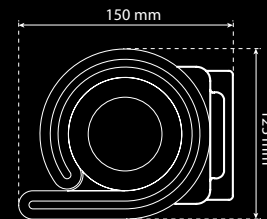

DIMENSIONS

Width (min. max) 220-700cm

Projection 160/210/260/310/360cm

OPTIONS & ADDITIONAL ACCESSORIES

Sensors Sun sensor
Wind sensor

Color Any Ral color and color combinations

Control Type Remote Controlled
Reduction Motor

TECHNICAL DETAILS

STOREXY

Ceiling Mounting Type

Wall Mounting Type

The gap between the cassette and the fabric is 2cm.

WINDSTOR

There is no gap between the rail and the fabric.

PENTE

Ceiling Mounting Type

Wall Mounting Type

The gap between the cassette and the fabric is 3cm.

LIBERTY

Ceiling Mounting Type

Wall Mounting Type

The gap between the cassette and the fabric is 7cm.

PLATINUM