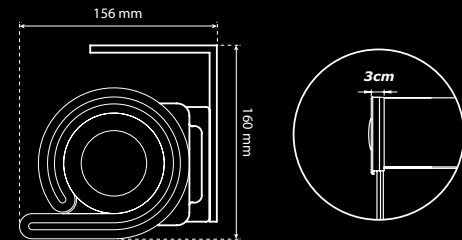

DIMENSIONS

Width (min. max) 220-700cm

Projection 160/210/260/310/360cm

OPTIONS & ADDITIONAL ACCESSORIES

Sensors Sun sensor
Wind sensor

Color Any Ral color and color combinations

Control Type Remote Controlled
Reduction Motor

TECHNICAL DETAILS

STOREXY

Ceiling Mounting Type

Wall Mounting Type

The gap between the cassette and the fabric is 2cm.

WINDSTOR

There is no gap between the rail and the fabric.

PENTE

Ceiling Mounting Type

Wall Mounting Type

The gap between the cassette and the fabric is 3cm.

LIBERTY

Ceiling Mounting Type

Wall Mounting Type

The gap between the cassette and the fabric is 7cm.

PLATINUM