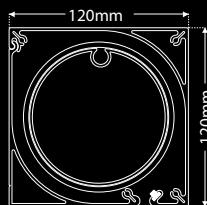

DIMENSIONS

Width (min. max) 220-700cm

Projection 160/210/260/310/360cm

OPTIONS & ADDITIONAL ACCESSORIES

Sensors Sun sensor
Wind sensor

Color Any Ral color and color combinations

Control Type Remote Controlled
Reduction Motor

TECHNICAL DETAILS

STOREXY

Ceiling Mounting Type

Wall Mounting Type

The gap between the cassette and the fabric is 2cm.

WINDSTOR

There is no gap between the rail and the fabric.

PENTE

Ceiling Mounting Type

Wall Mounting Type

The gap between the cassette and the fabric is 3cm.

LIBERTY

Ceiling Mounting Type

Wall Mounting Type

The gap between the cassette and the fabric is 7cm.

PLATINUM