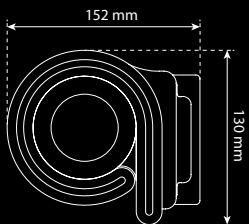

Wall Mounting Type

The gap between the cassette and the fabric is 2cm.